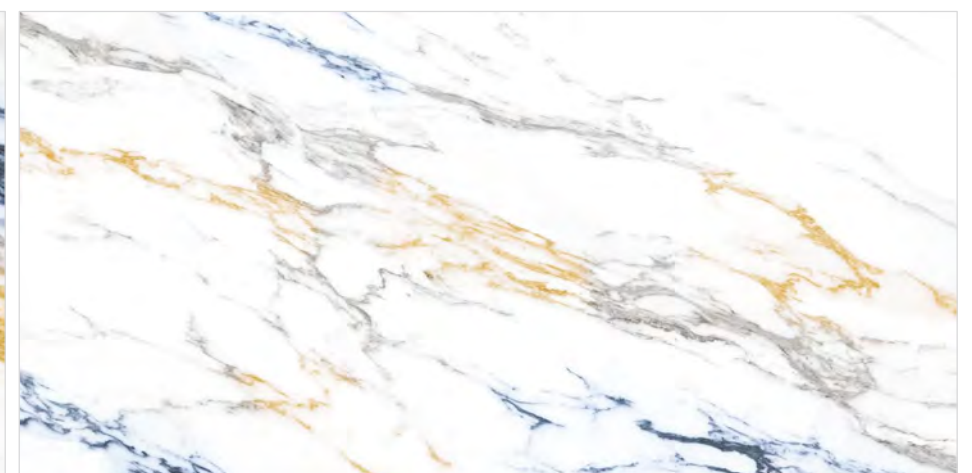

LEVINA MULTY

Inky
SERIES

MERMAID ELITE

SIZE
**600x
1200MM**

FINISH
**ULTRA
GLOSS**

RANDOM
06

360°
Scan for Virtual

[← BACK TO INDEX](#)