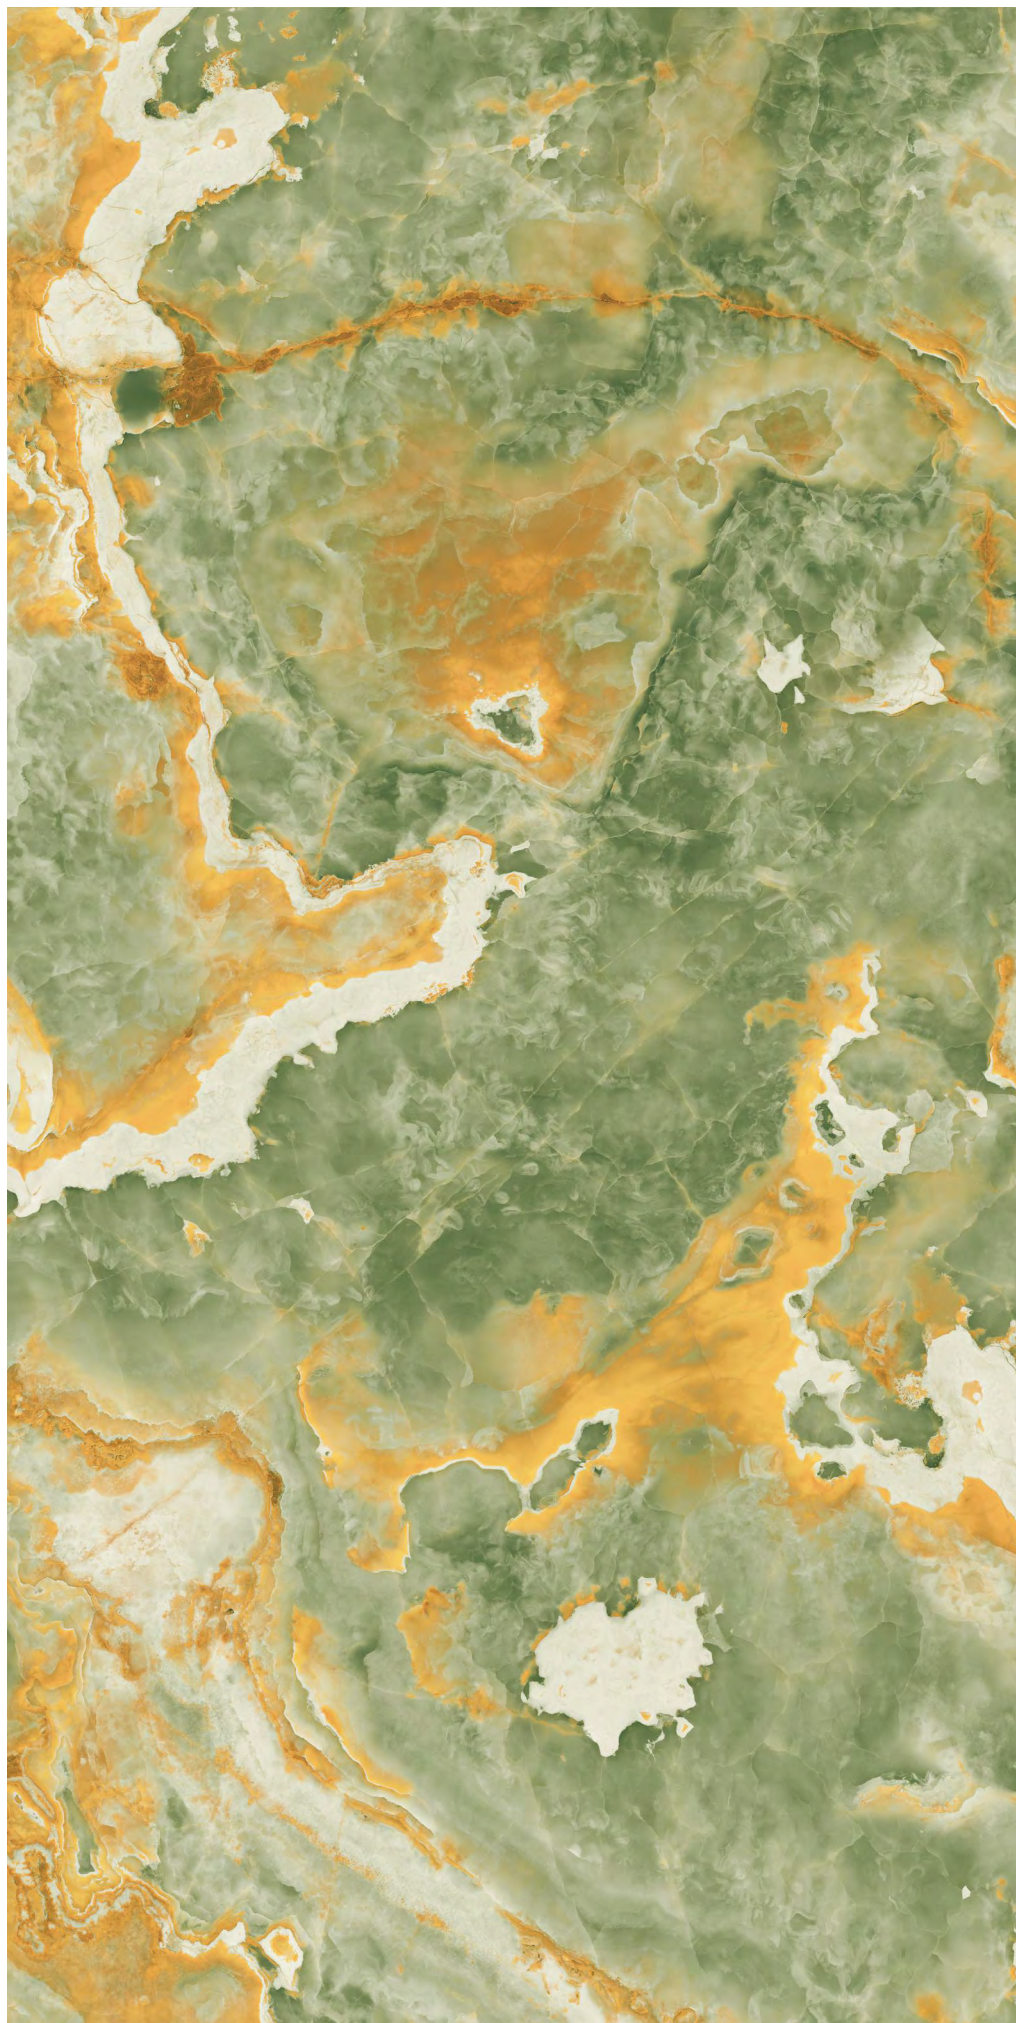

Inky
SERIES

ELIT GREEN

SIZE
**600x
1200MM**

FINISH
**ULTRA
GLOSS**

RANDOM
04

360°
Scan for Virtual

[← BACK TO INDEX](#)