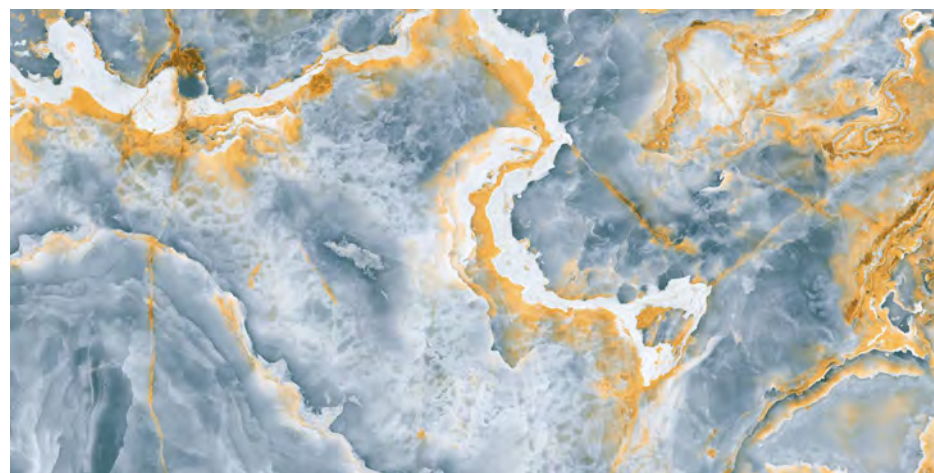

DOVER TEAL

Inky
SERIES

ELIT AQUA

SIZE
**600x
1200MM**

FINISH
**ULTRA
GLOSS**

RANDOM
04

360°
Scan for Virtual

← BACK TO INDEX