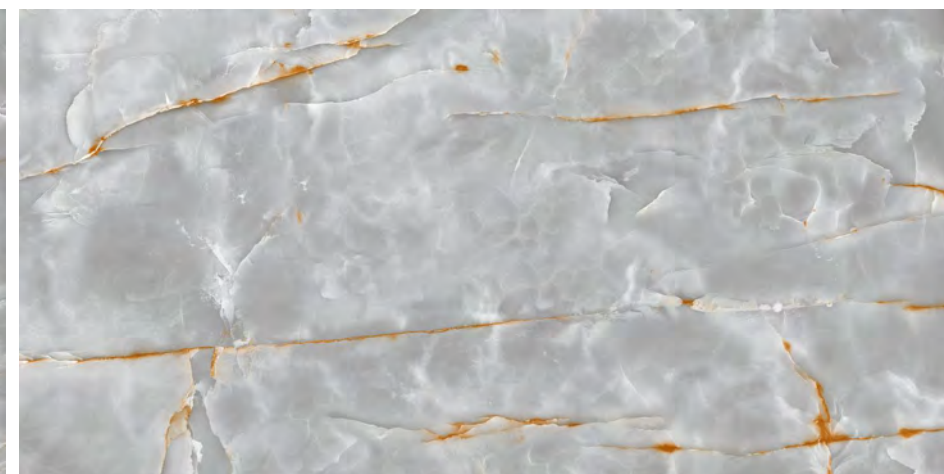

Inky
SERIES

ARGOS GREY

SIZE
**600x
1200MM**

FINISH
**ULTRA
GLOSS**

RANDOM
04

360°
Scan for Virtual

← BACK TO INDEX