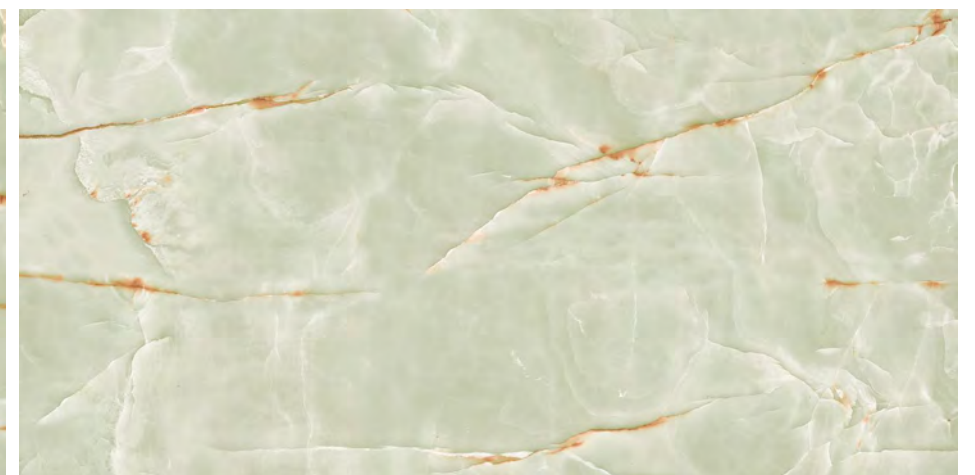

Inky
SERIES

ARGOS GREEN

SIZE
600x
1200MM

FINISH
ULTRA
GLOSS

RANDOM
04

360°
Scan for Virtual

← **BACK TO INDEX**