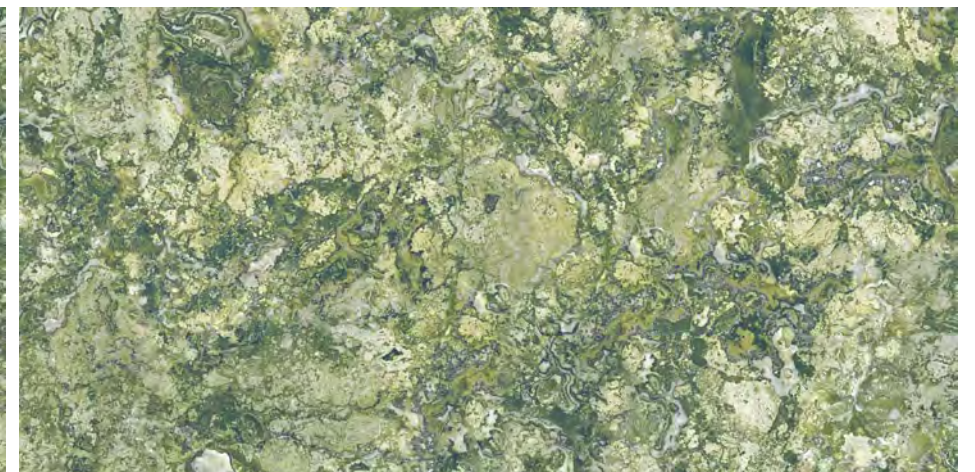

Inky
SERIES

ACLE GREEN

SIZE
**600x
1200MM**

FINISH
**ULTRA
GLOSS**

RANDOM
04

360°
Scan for Virtual

← BACK TO INDEX