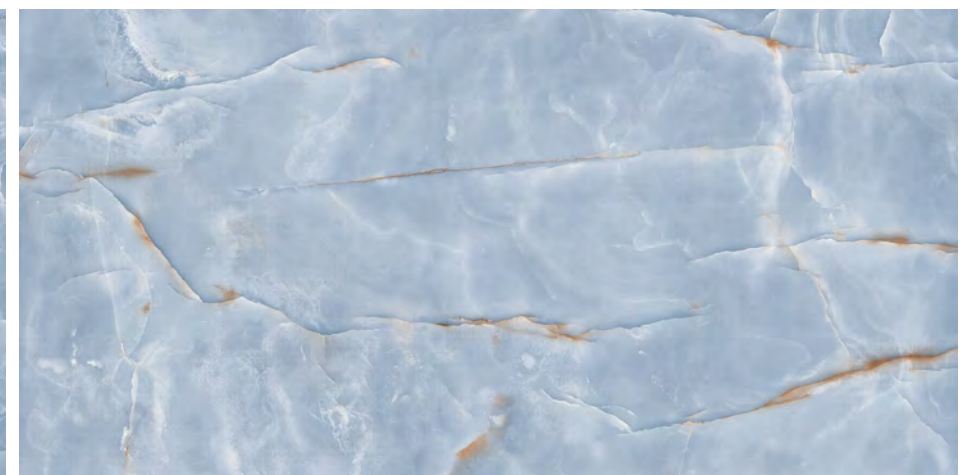

Inky
SERIES

ARGOS AQUA

SIZE
**600x
1200MM**

FINISH
**ULTRA
GLOSS**

RANDOM
04

360°
Scan for Virtual

← **BACK TO INDEX**