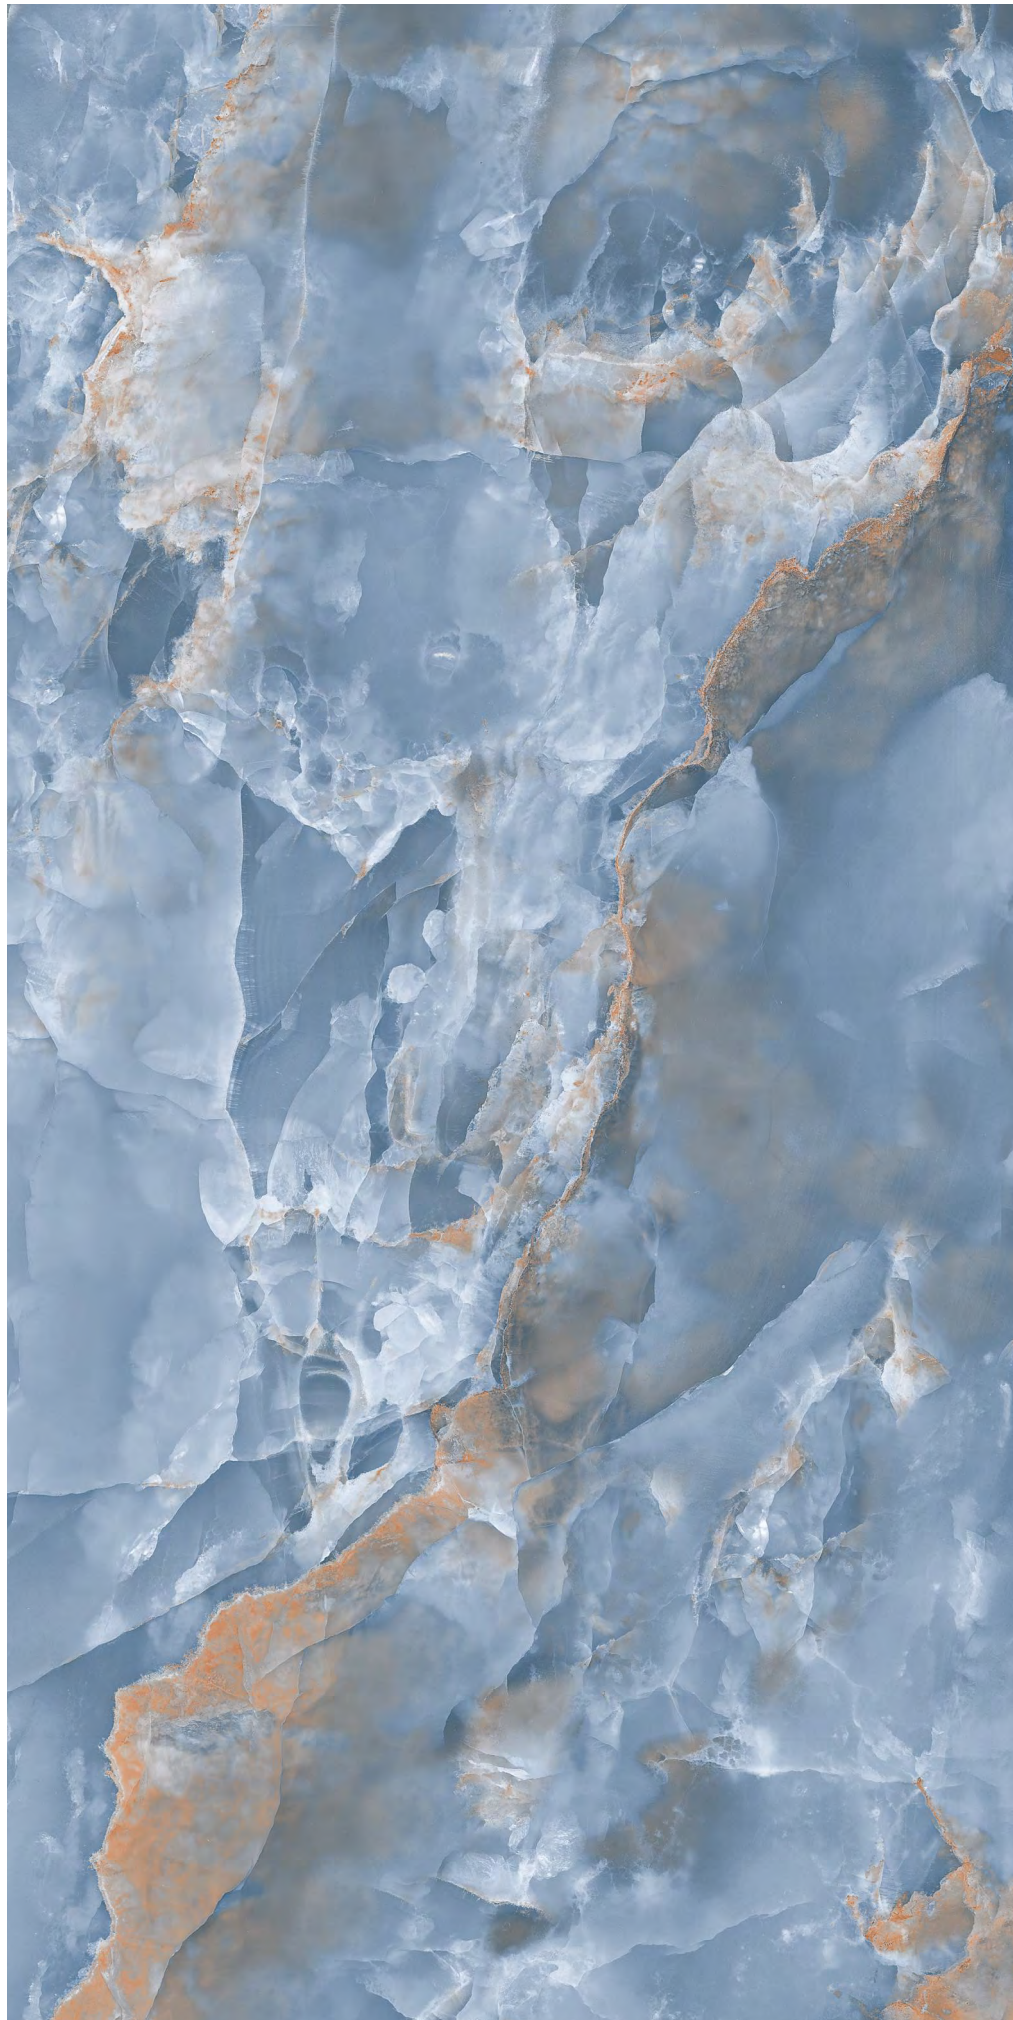

360°
Scan for Virtual

← **BACK TO INDEX**

AMIGO MINT

Inky
SERIES

AMIGO OCEAN

SIZE
**600x
1200MM**

FINISH
**ULTRA
GLOSS**

RANDOM
04