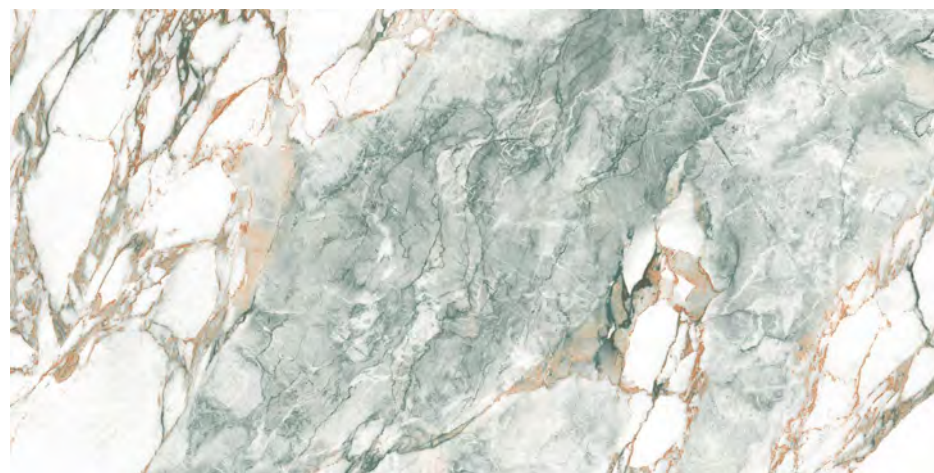

DARTON NATURAL

Inky
SERIES

DOVER TEAL

SIZE
**600x
1200MM**

FINISH
**ULTRA
GLOSS**

RANDOM
06

360°
Scan for Virtual

[← BACK TO INDEX](#)