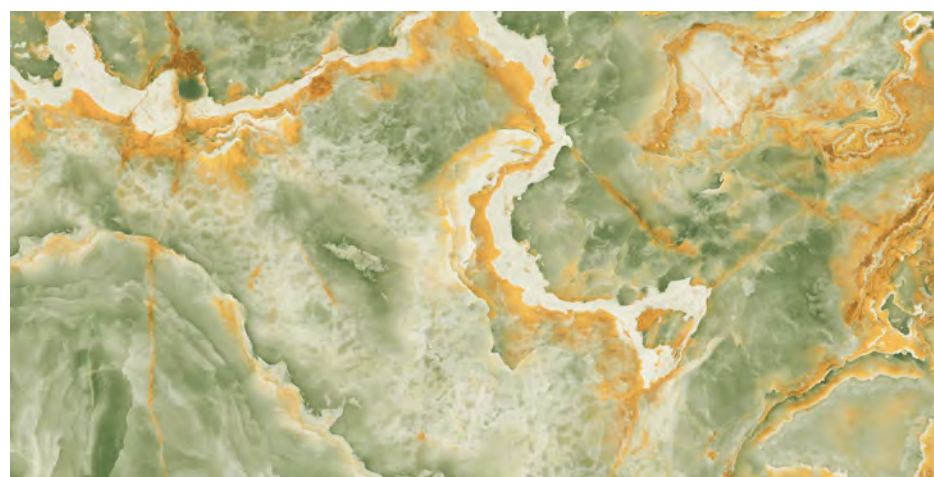

ELIT AQUA

Inky
SERIES

ELIT GREEN

SIZE
**600x
1200MM**

FINISH
**ULTRA
GLOSS**

RANDOM
04

360°
Scan for Virtual

[← BACK TO INDEX](#)