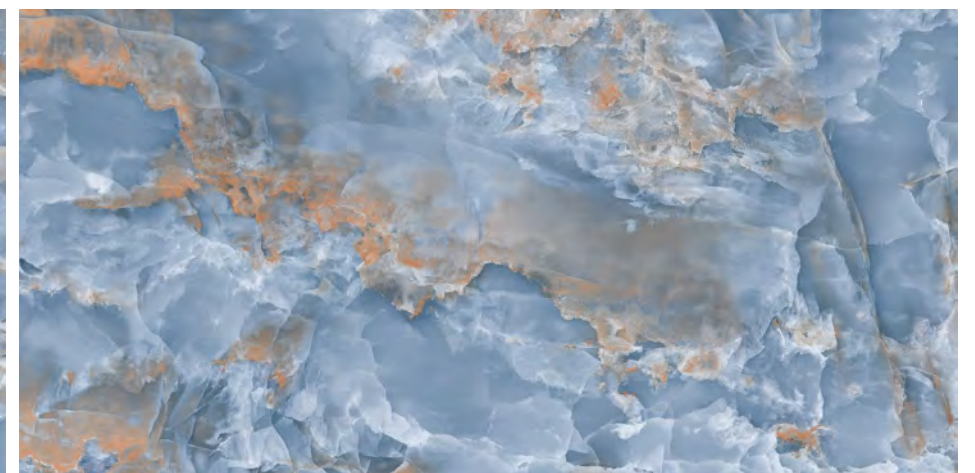

Inky
SERIES

AMIGO OCEAN

SIZE
**600x
1200MM**

FINISH
**ULTRA
GLOSS**

RANDOM
04

360°
Scan for Virtual

[← BACK TO INDEX](#)