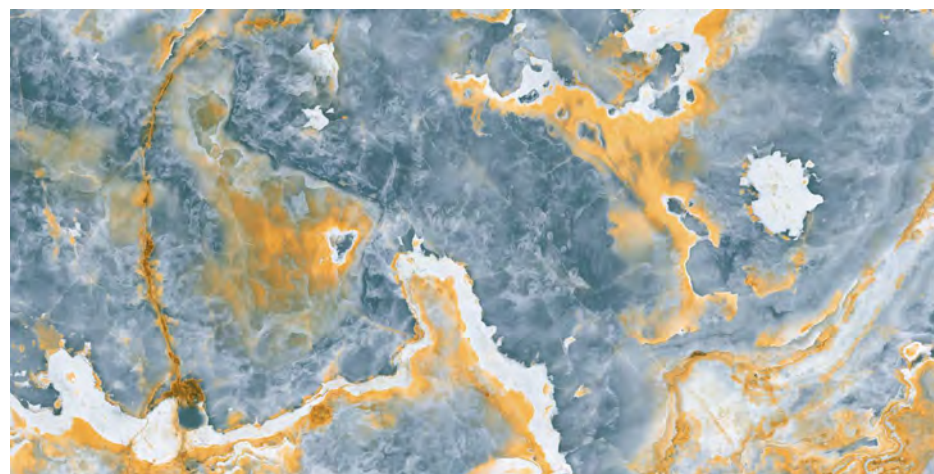

DOVER TEAL

Inky
SERIES

ELIT AQUA

SIZE
**600x
1200MM**

FINISH
**ULTRA
GLOSS**

RANDOM
04

360°
Scan for Virtual

← BACK TO INDEX