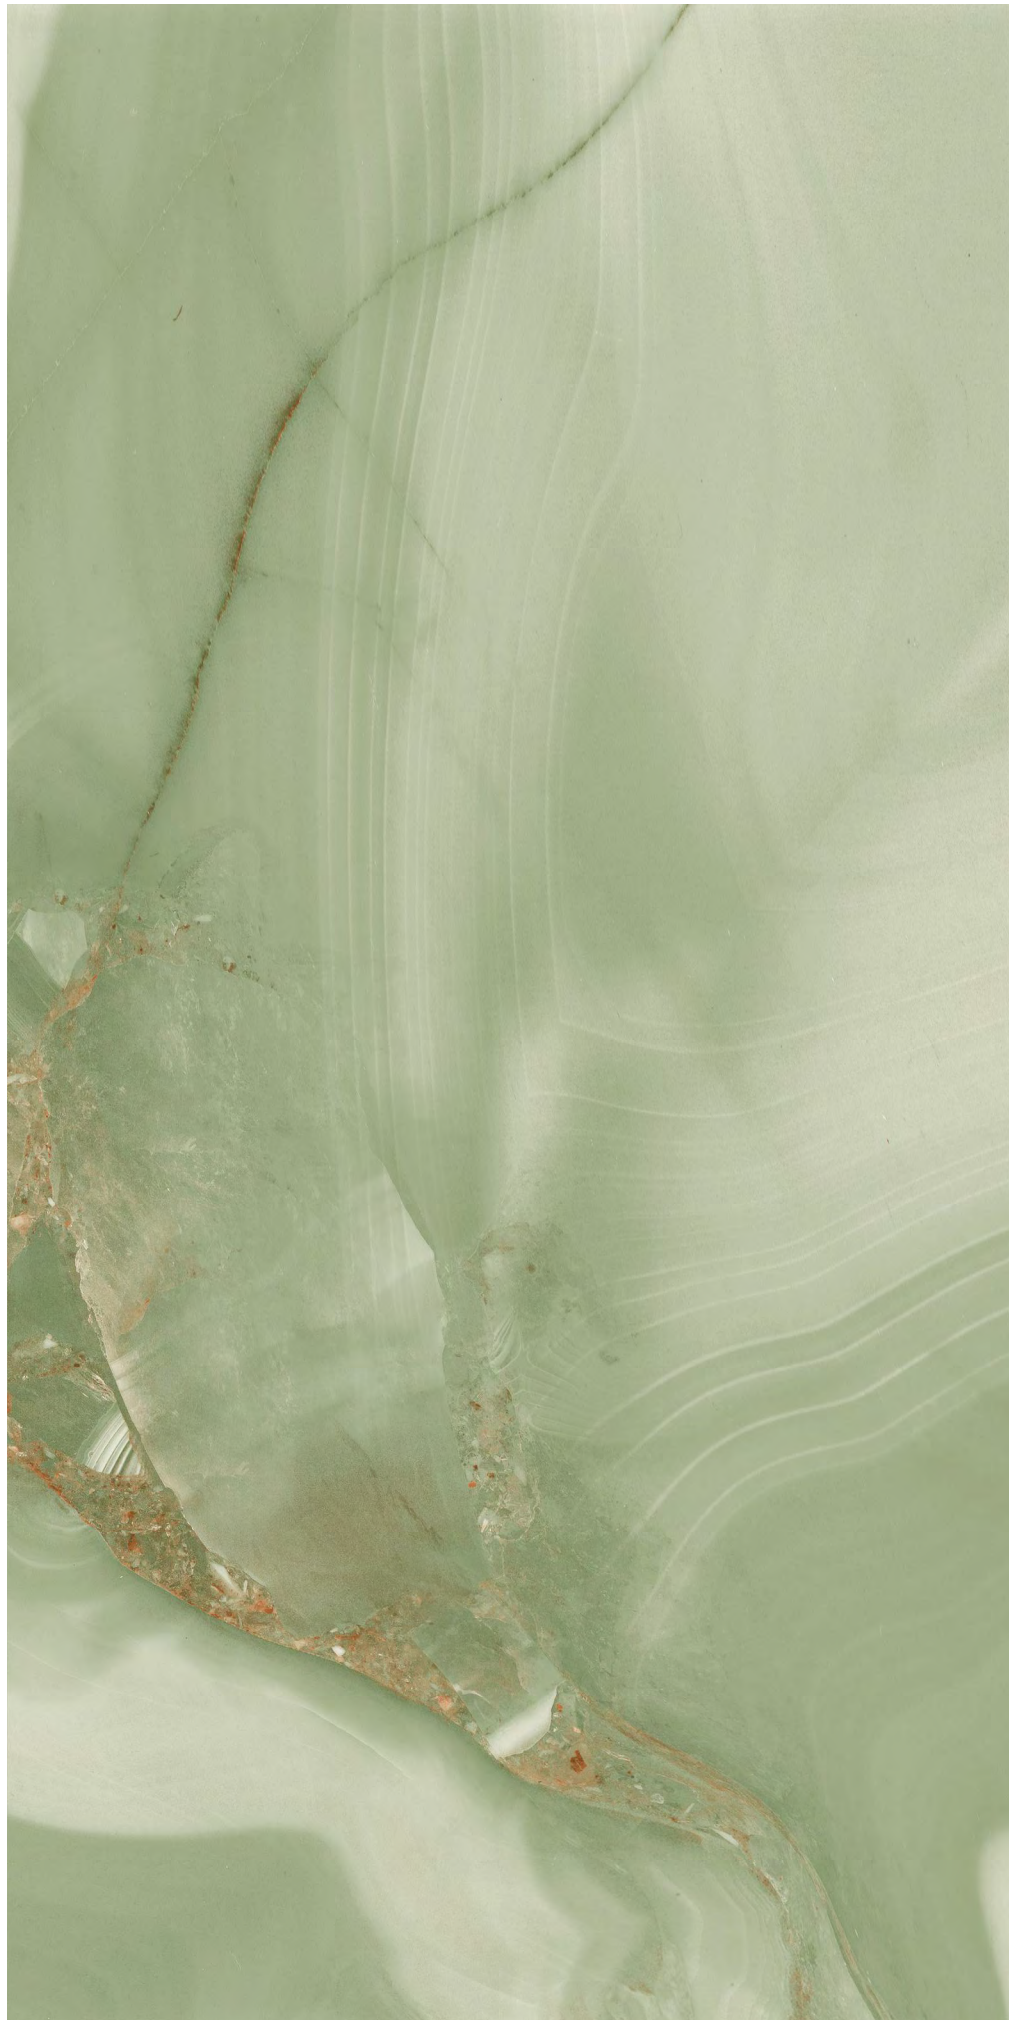

Inky
SERIES

AMAZON GREEN

SIZE
**600x
1200MM**

FINISH
**ULTRA
GLOSS**

RANDOM
06

360°
Scan for Virtual

← **BACK TO INDEX**