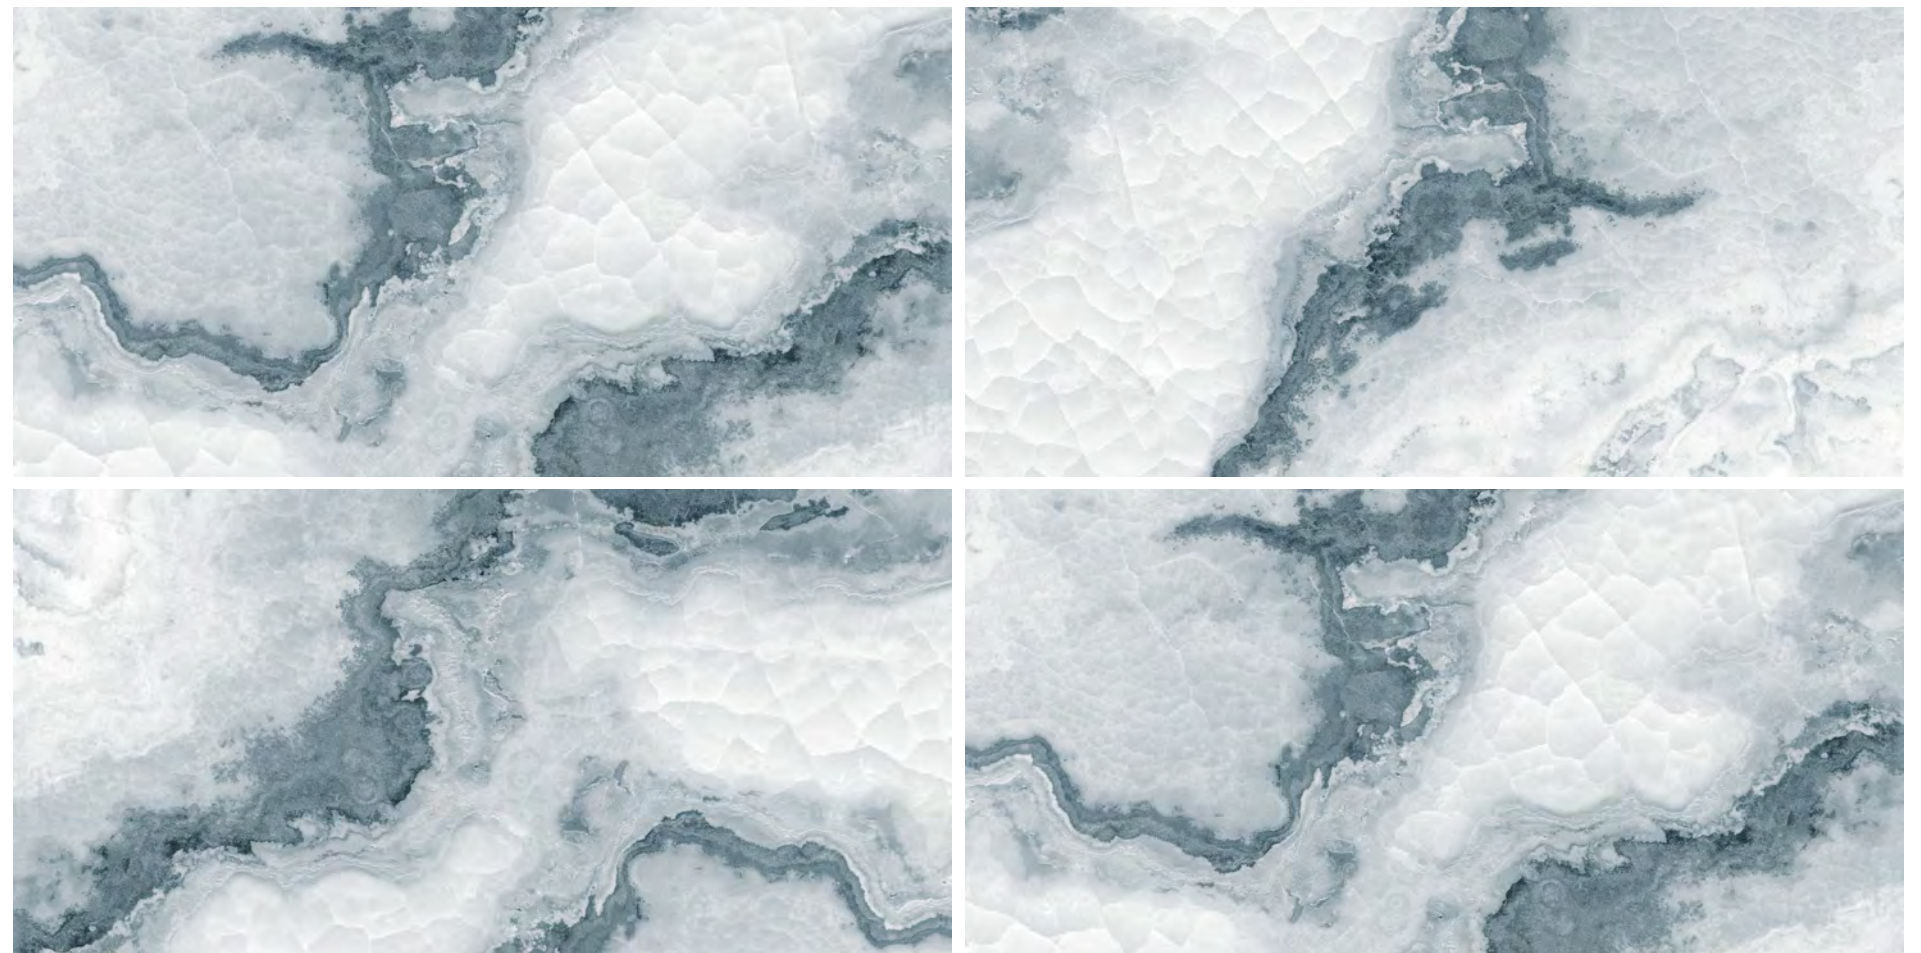

Inky
SERIES

ALPERA AZUL

SIZE
**600x
1200MM**

FINISH
**ULTRA
GLOSS**

RANDOM
03

360°
Scan for Virtual

← BACK TO INDEX