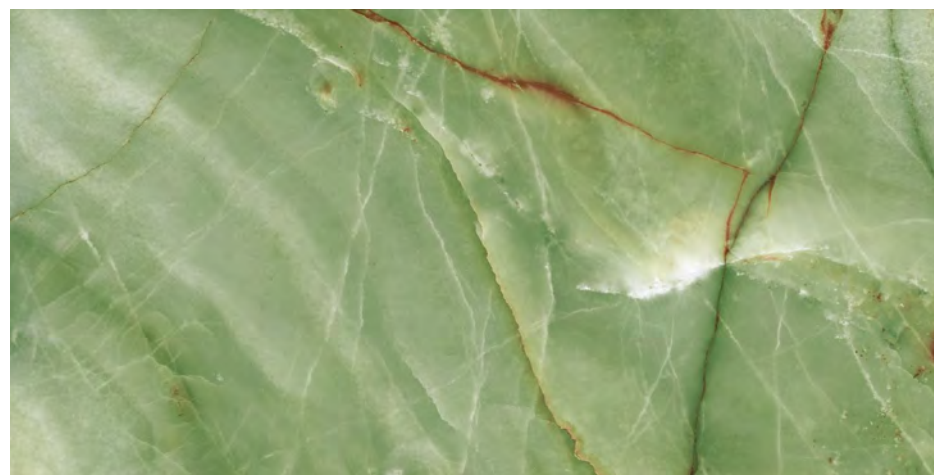

FENIX OCEAN

Inky
SERIES

FENIX VERDE

SIZE
600x
1200MM

FINISH
ULTRA
GLOSS

RANDOM
04

360°
Scan for Virtual

[← BACK TO INDEX](#)