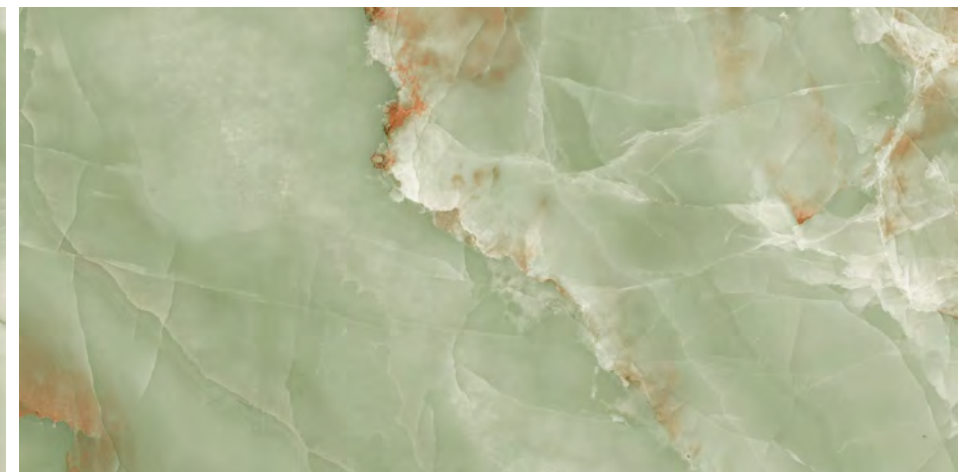

Inky
SERIES

AMAZON GREEN

SIZE
**600x
1200MM**

FINISH
**ULTRA
GLOSS**

RANDOM
06

360°
Scan for Virtual

← **BACK TO INDEX**