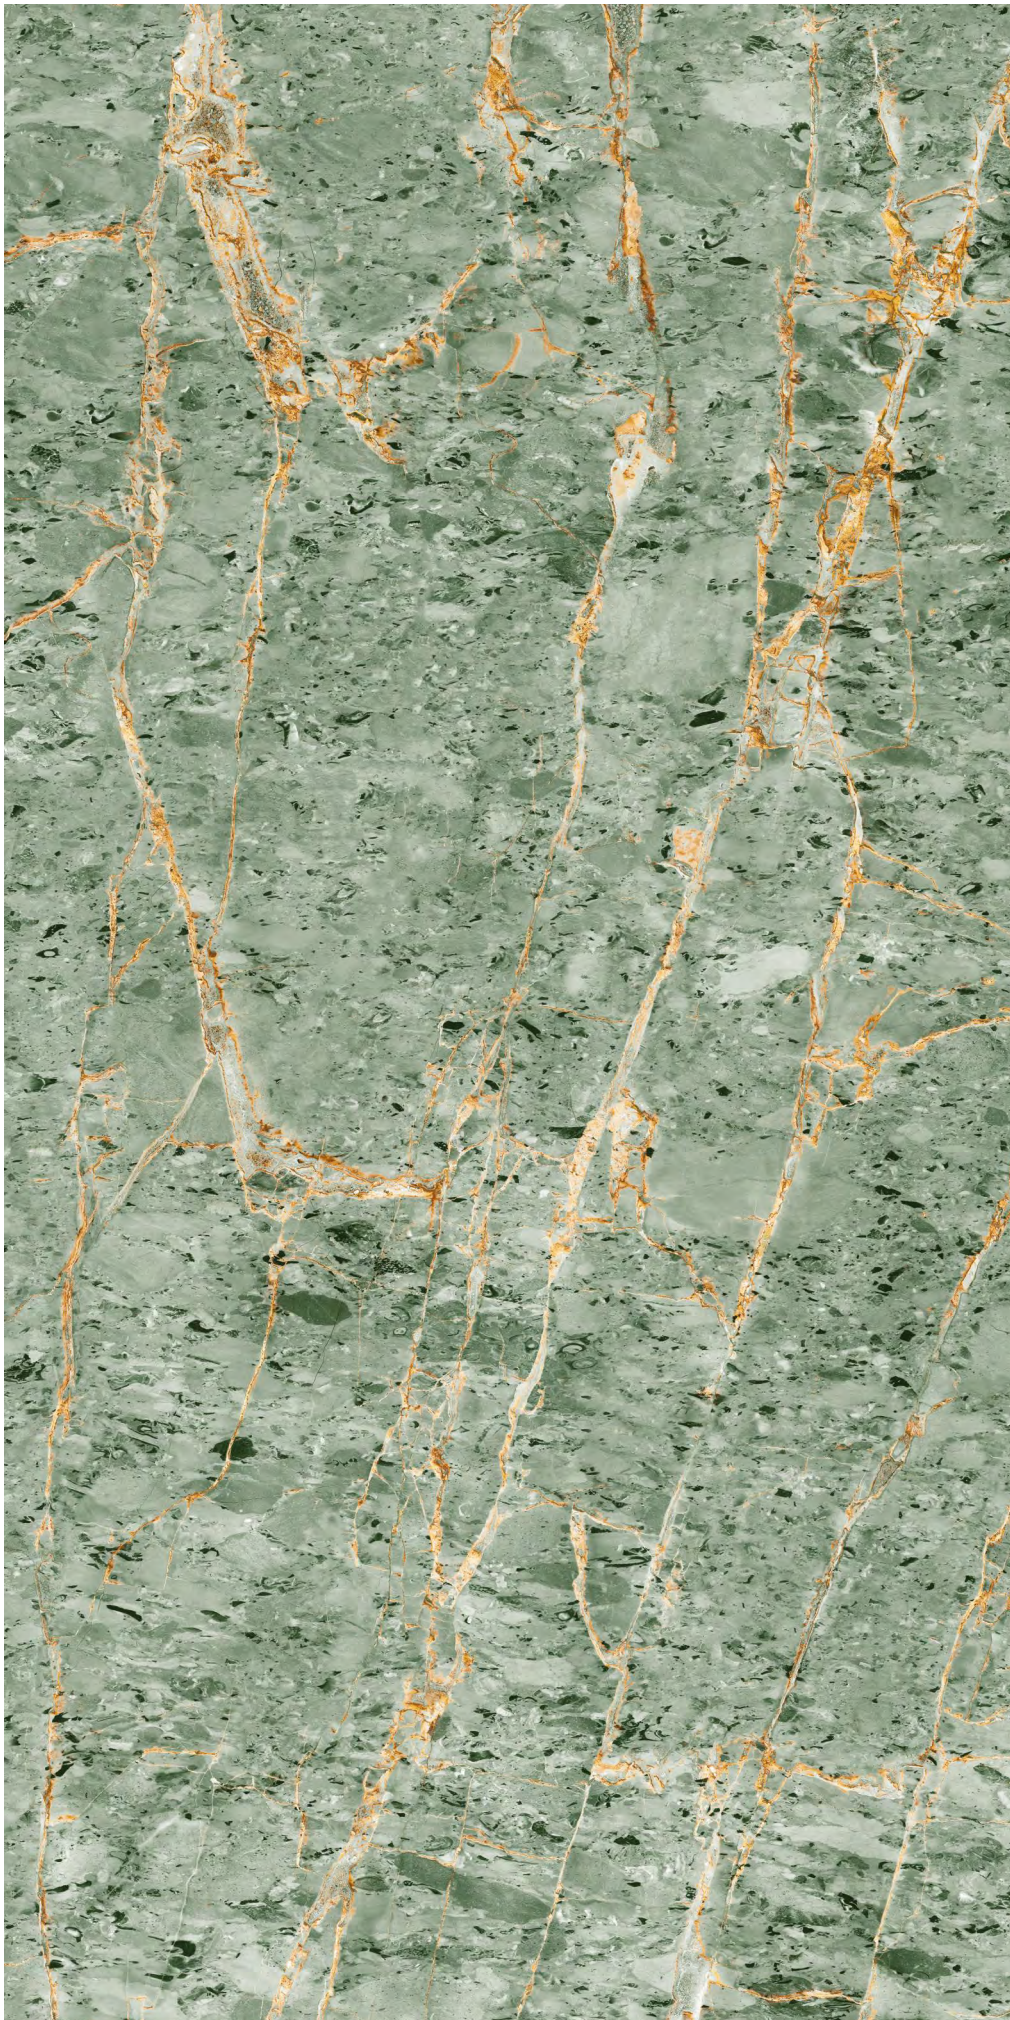

Inky
SERIES

SILICA GREEN

SIZE
**600x
1200MM**

FINISH
**ULTRA
GLOSS**

RANDOM
03