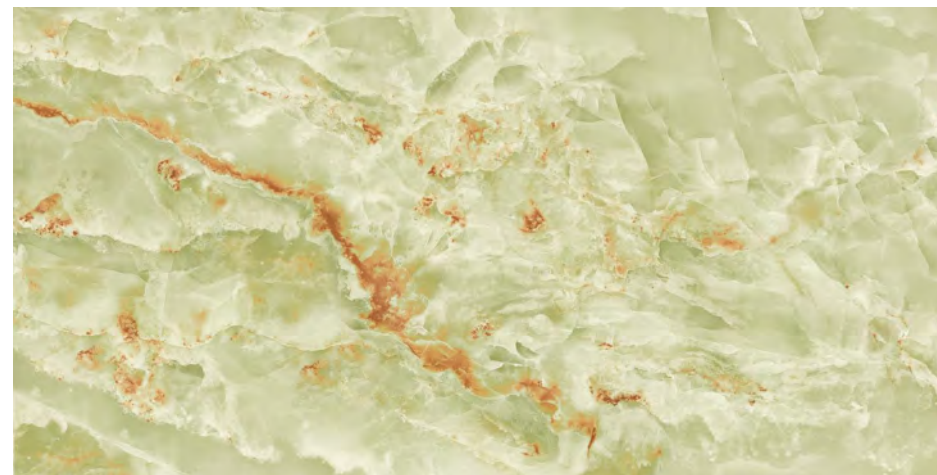

Inky
SERIES

AMIGO MINT

SIZE
**600x
1200MM**

FINISH
**ULTRA
GLOSS**

RANDOM
04

360°
Scan for Virtual

← **BACK TO INDEX**