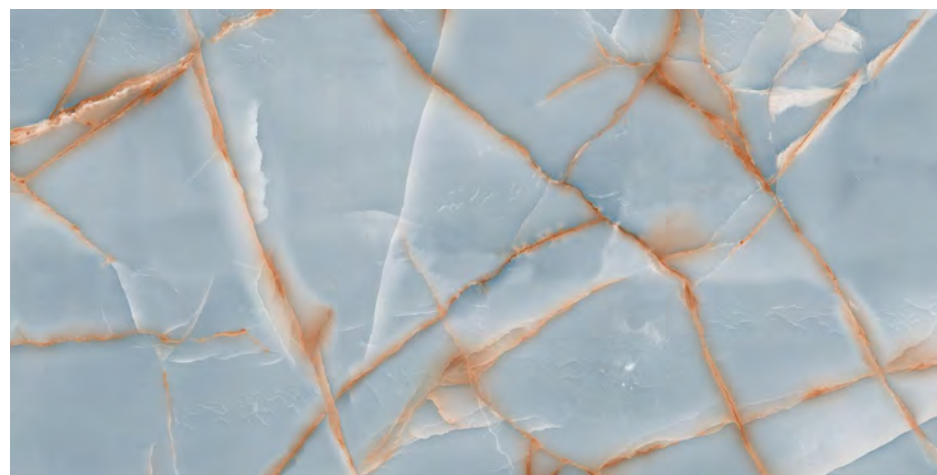

CARTER VERDE

Inky
SERIES

CASPIAN AQUA

SIZE
**600x
1200MM**

FINISH
**ULTRA
GLOSS**

RANDOM
04

360°
Scan for Virtual

[← BACK TO INDEX](#)