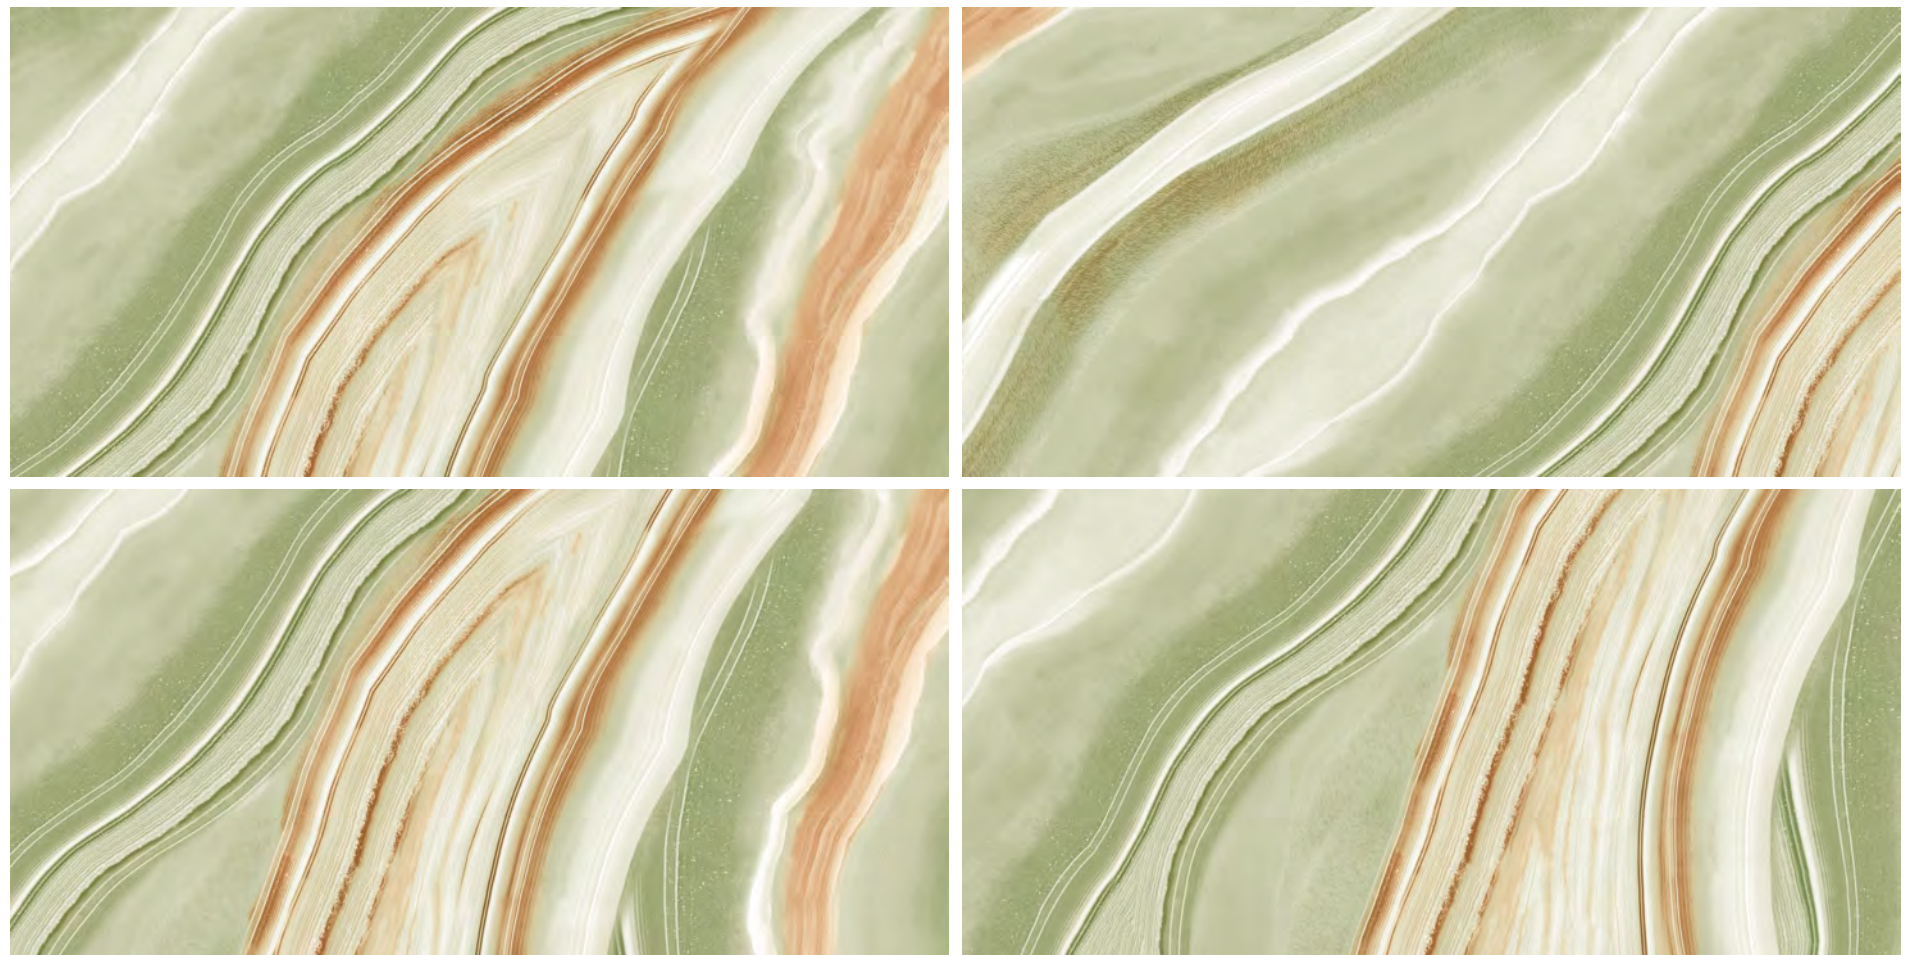

COSMIC AQUA

Inky
SERIES

COSMIC GREEN

SIZE
**600x
1200MM**

FINISH
**ULTRA
GLOSS**

RANDOM
04

360°
Scan for Virtual

← **BACK TO INDEX**