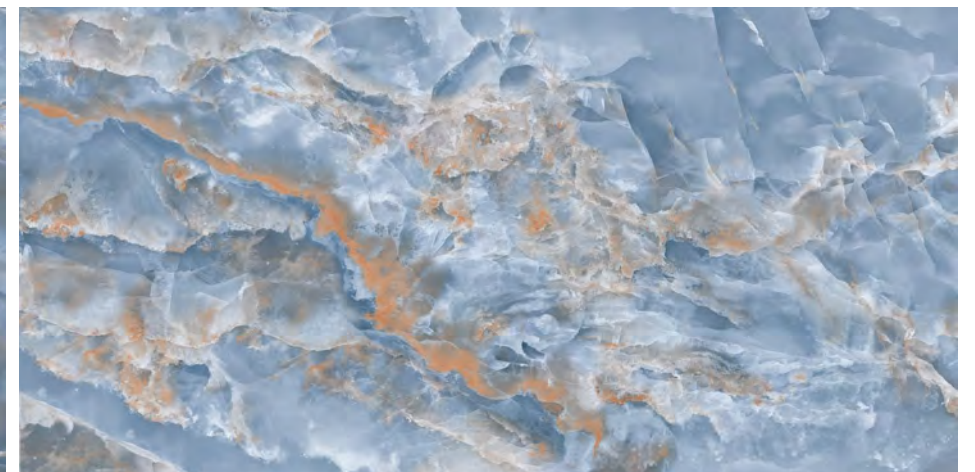

Inky
SERIES

AMIGO OCEAN

SIZE
**600x
1200MM**

FINISH
**ULTRA
GLOSS**

RANDOM
04

360°
Scan for Virtual

[← BACK TO INDEX](#)