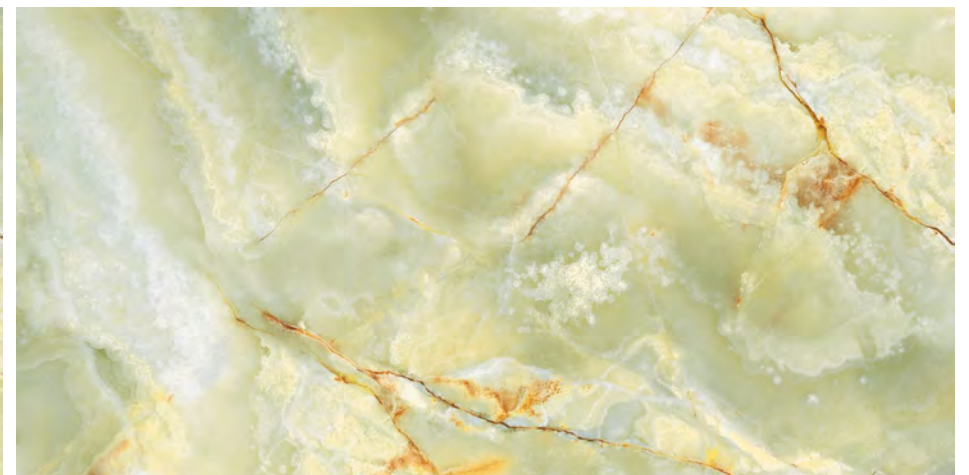

CARTER TEAL

Inky
SERIES

CARTER VERDE

SIZE
**600x
1200MM**

FINISH
**ULTRA
GLOSS**

RANDOM
04

360°
Scan for Virtual

[← BACK TO INDEX](#)