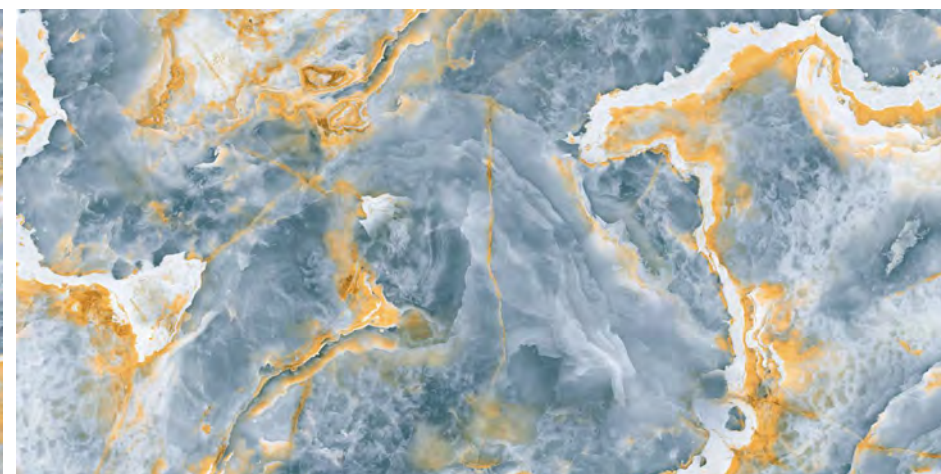

DOVER TEAL

Inky
SERIES

ELIT AQUA

SIZE
**600x
1200MM**

FINISH
**ULTRA
GLOSS**

RANDOM
04

360°
Scan for Virtual

← BACK TO INDEX