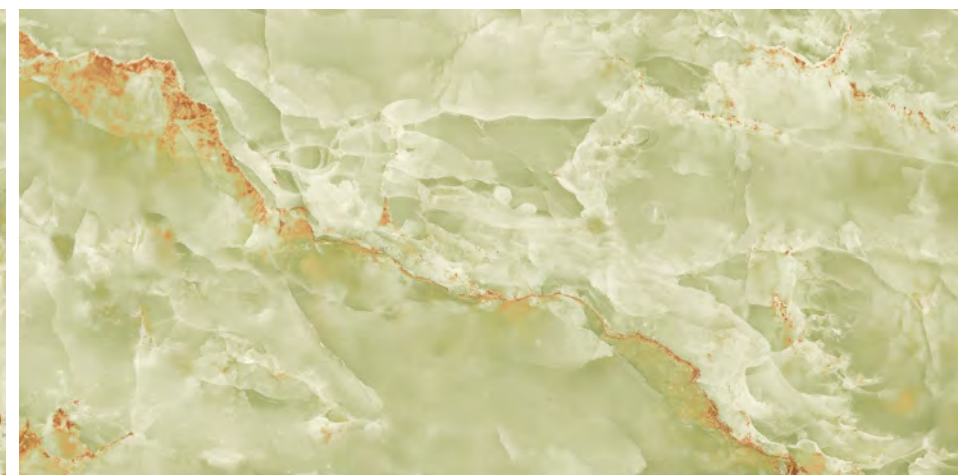

360°
Scan for Virtual

← **BACK TO INDEX**

AMIGO MINT

Inky
SERIES

AMIGO OCEAN

SIZE
**600x
1200MM**

FINISH
**ULTRA
GLOSS**

RANDOM
04