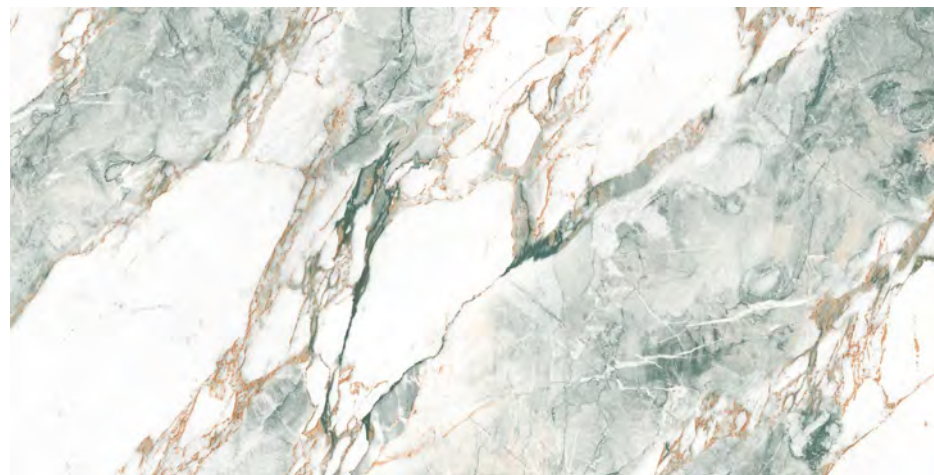

DARTON NATURAL

Inky
SERIES

DOVER TEAL

SIZE
**600x
1200MM**

FINISH
**ULTRA
GLOSS**

RANDOM
06

360°
Scan for Virtual

[← BACK TO INDEX](#)