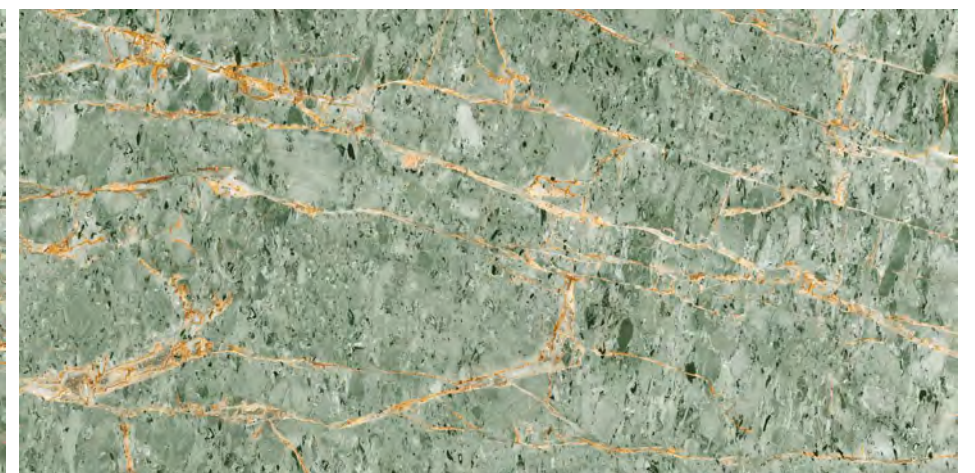

PARADISE GREEN

Inky
SERIES

SILICA GREEN

SIZE
**600x
1200MM**

FINISH
**ULTRA
GLOSS**

RANDOM
03

360°
Scan for Virtual

← **BACK TO INDEX**