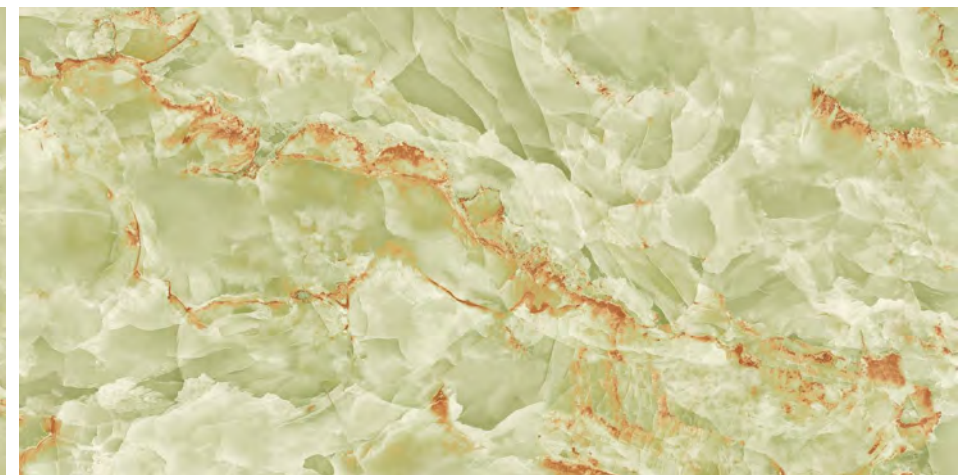

360°
Scan for Virtual

← **BACK TO INDEX**

AMIGO MINT

Inky
SERIES

AMIGO OCEAN

SIZE
**600x
1200MM**

FINISH
**ULTRA
GLOSS**

RANDOM
04