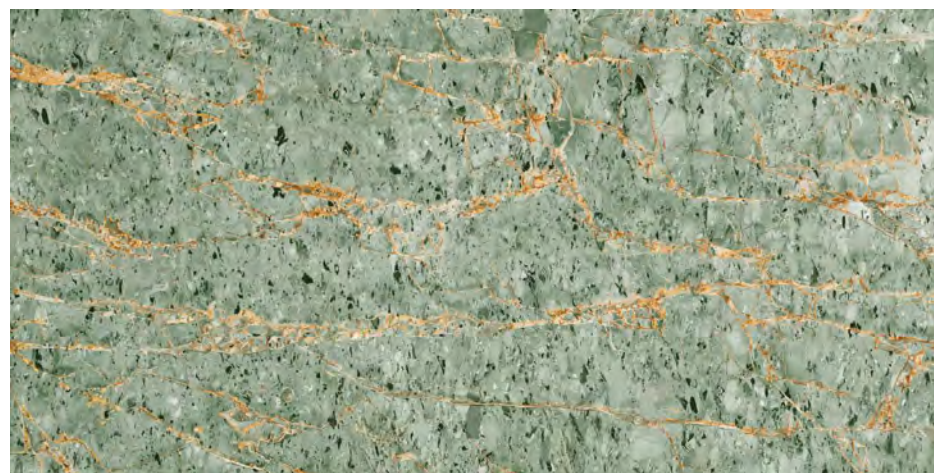

PARADISE GREEN

Inky
SERIES

SILICA GREEN

SIZE
**600x
1200MM**

FINISH
**ULTRA
GLOSS**

RANDOM
03

360°
Scan for Virtual

← **BACK TO INDEX**