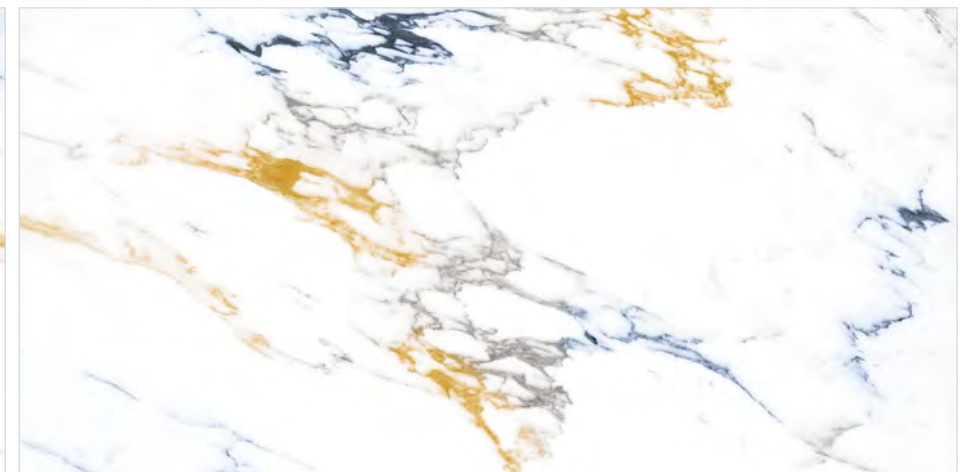

LEVINA MULTY

Inky
SERIES

MERMAID ELITE

SIZE
**600x
1200MM**

FINISH
**ULTRA
GLOSS**

RANDOM
06

360°
Scan for Virtual

[← BACK TO INDEX](#)