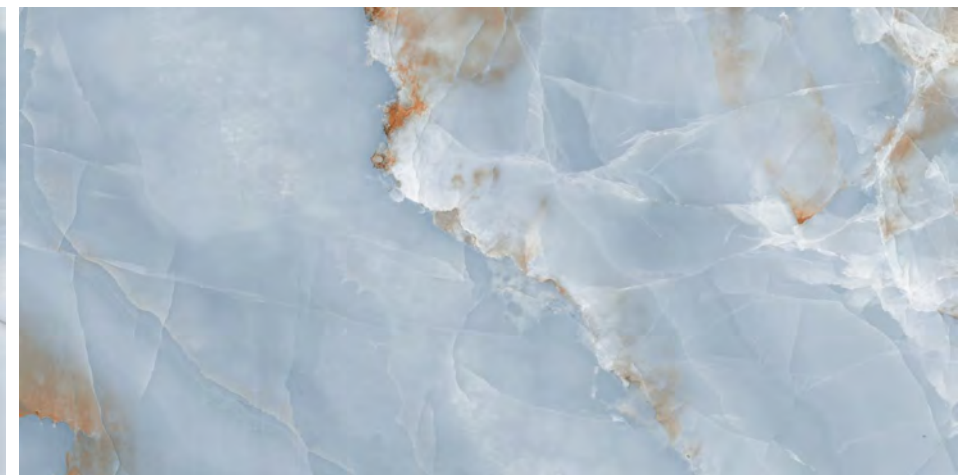

Inky
SERIES

AMAZON AQUA

SIZE
**600x
1200MM**

FINISH
**ULTRA
GLOSS**

RANDOM
06

360°
Scan for Virtual

← **BACK TO INDEX**