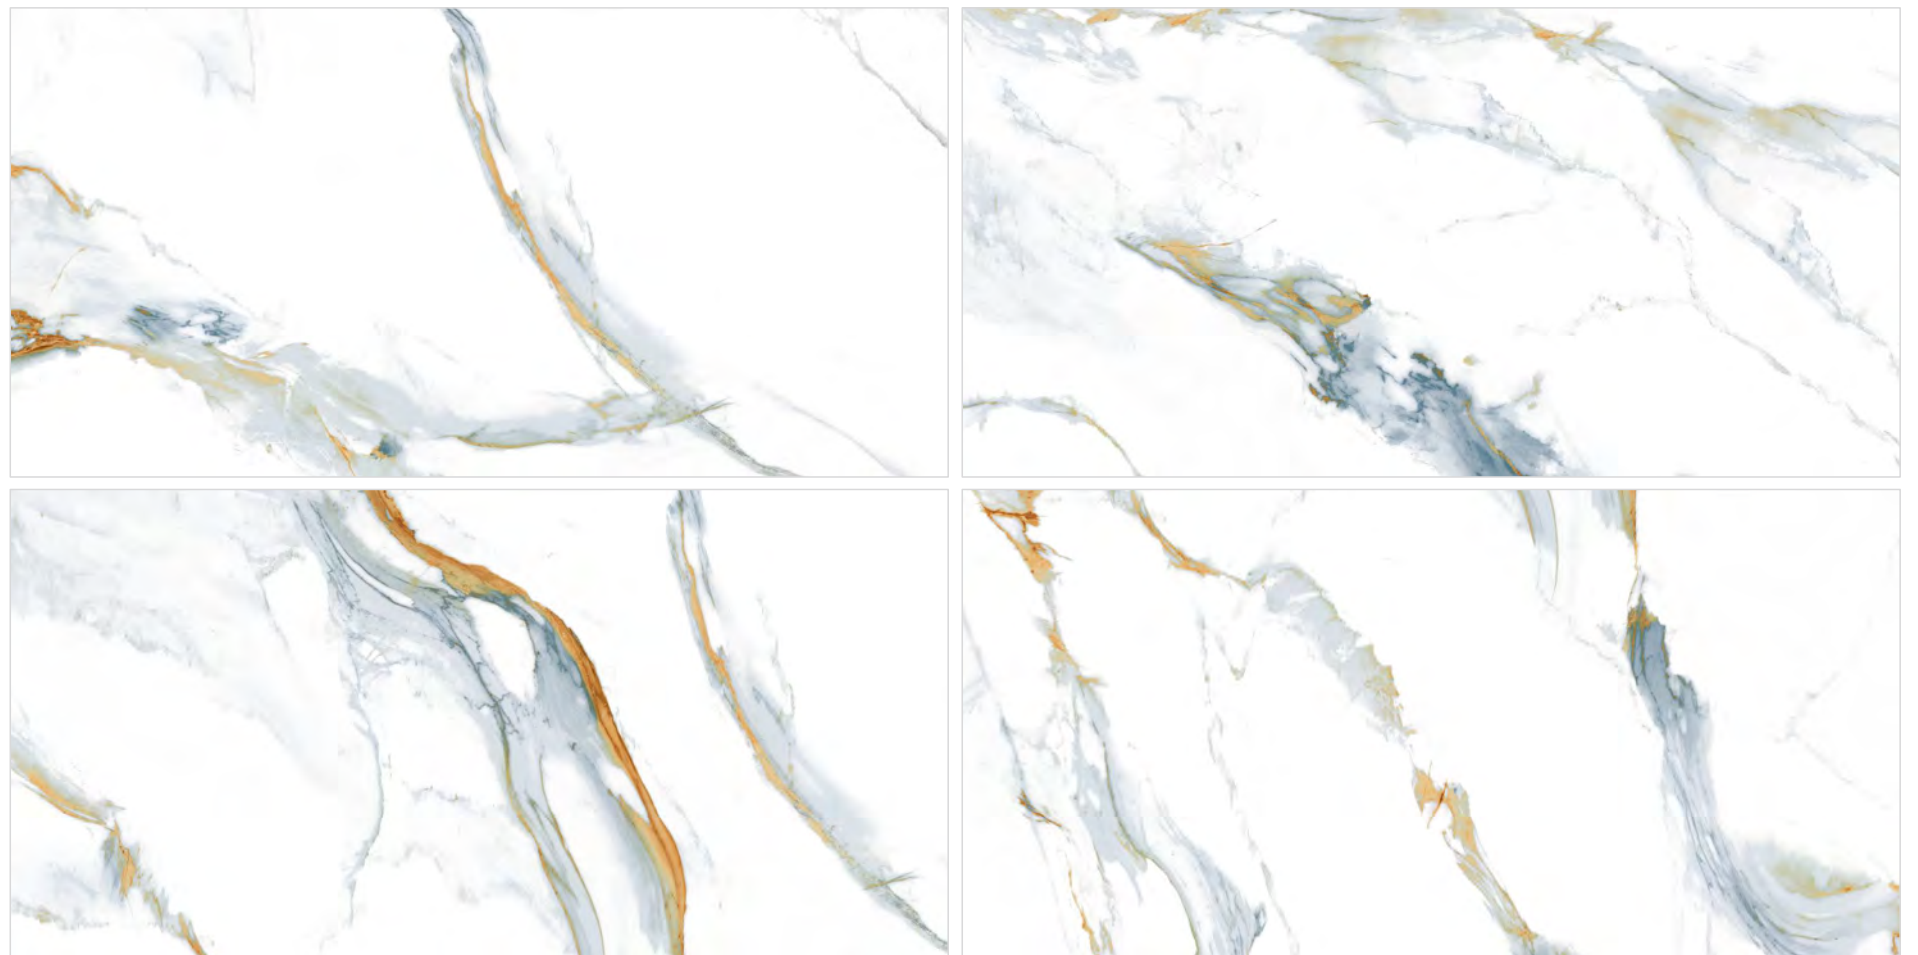

360°
Scan for Virtual

← BACK TO INDEX

ATMANA GREY

Inky
SERIES

BELDIA AQUA

SIZE
**600x
1200MM**

FINISH
**ULTRA
GLOSS**

RANDOM
06