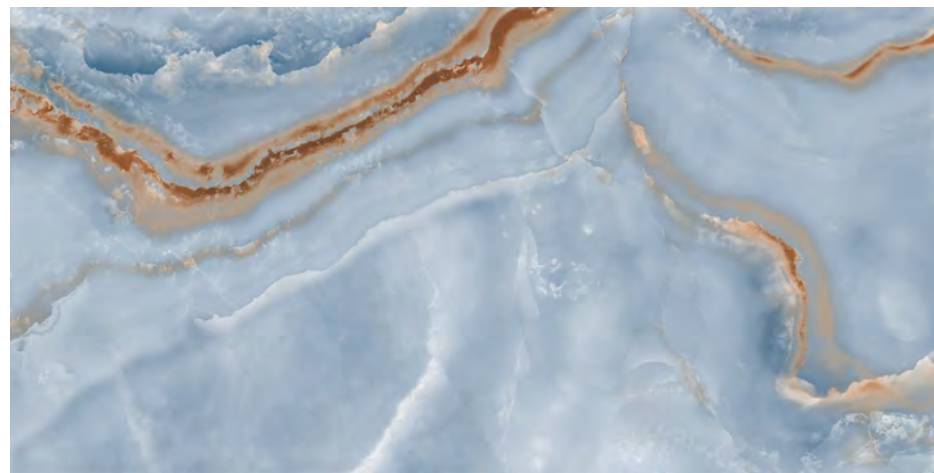

COSMIC GREEN

Inky
SERIES

DARTON AZUL

SIZE
**600x
1200MM**

FINISH
**ULTRA
GLOSS**

RANDOM
06

360°
Scan for Virtual

[← BACK TO INDEX](#)