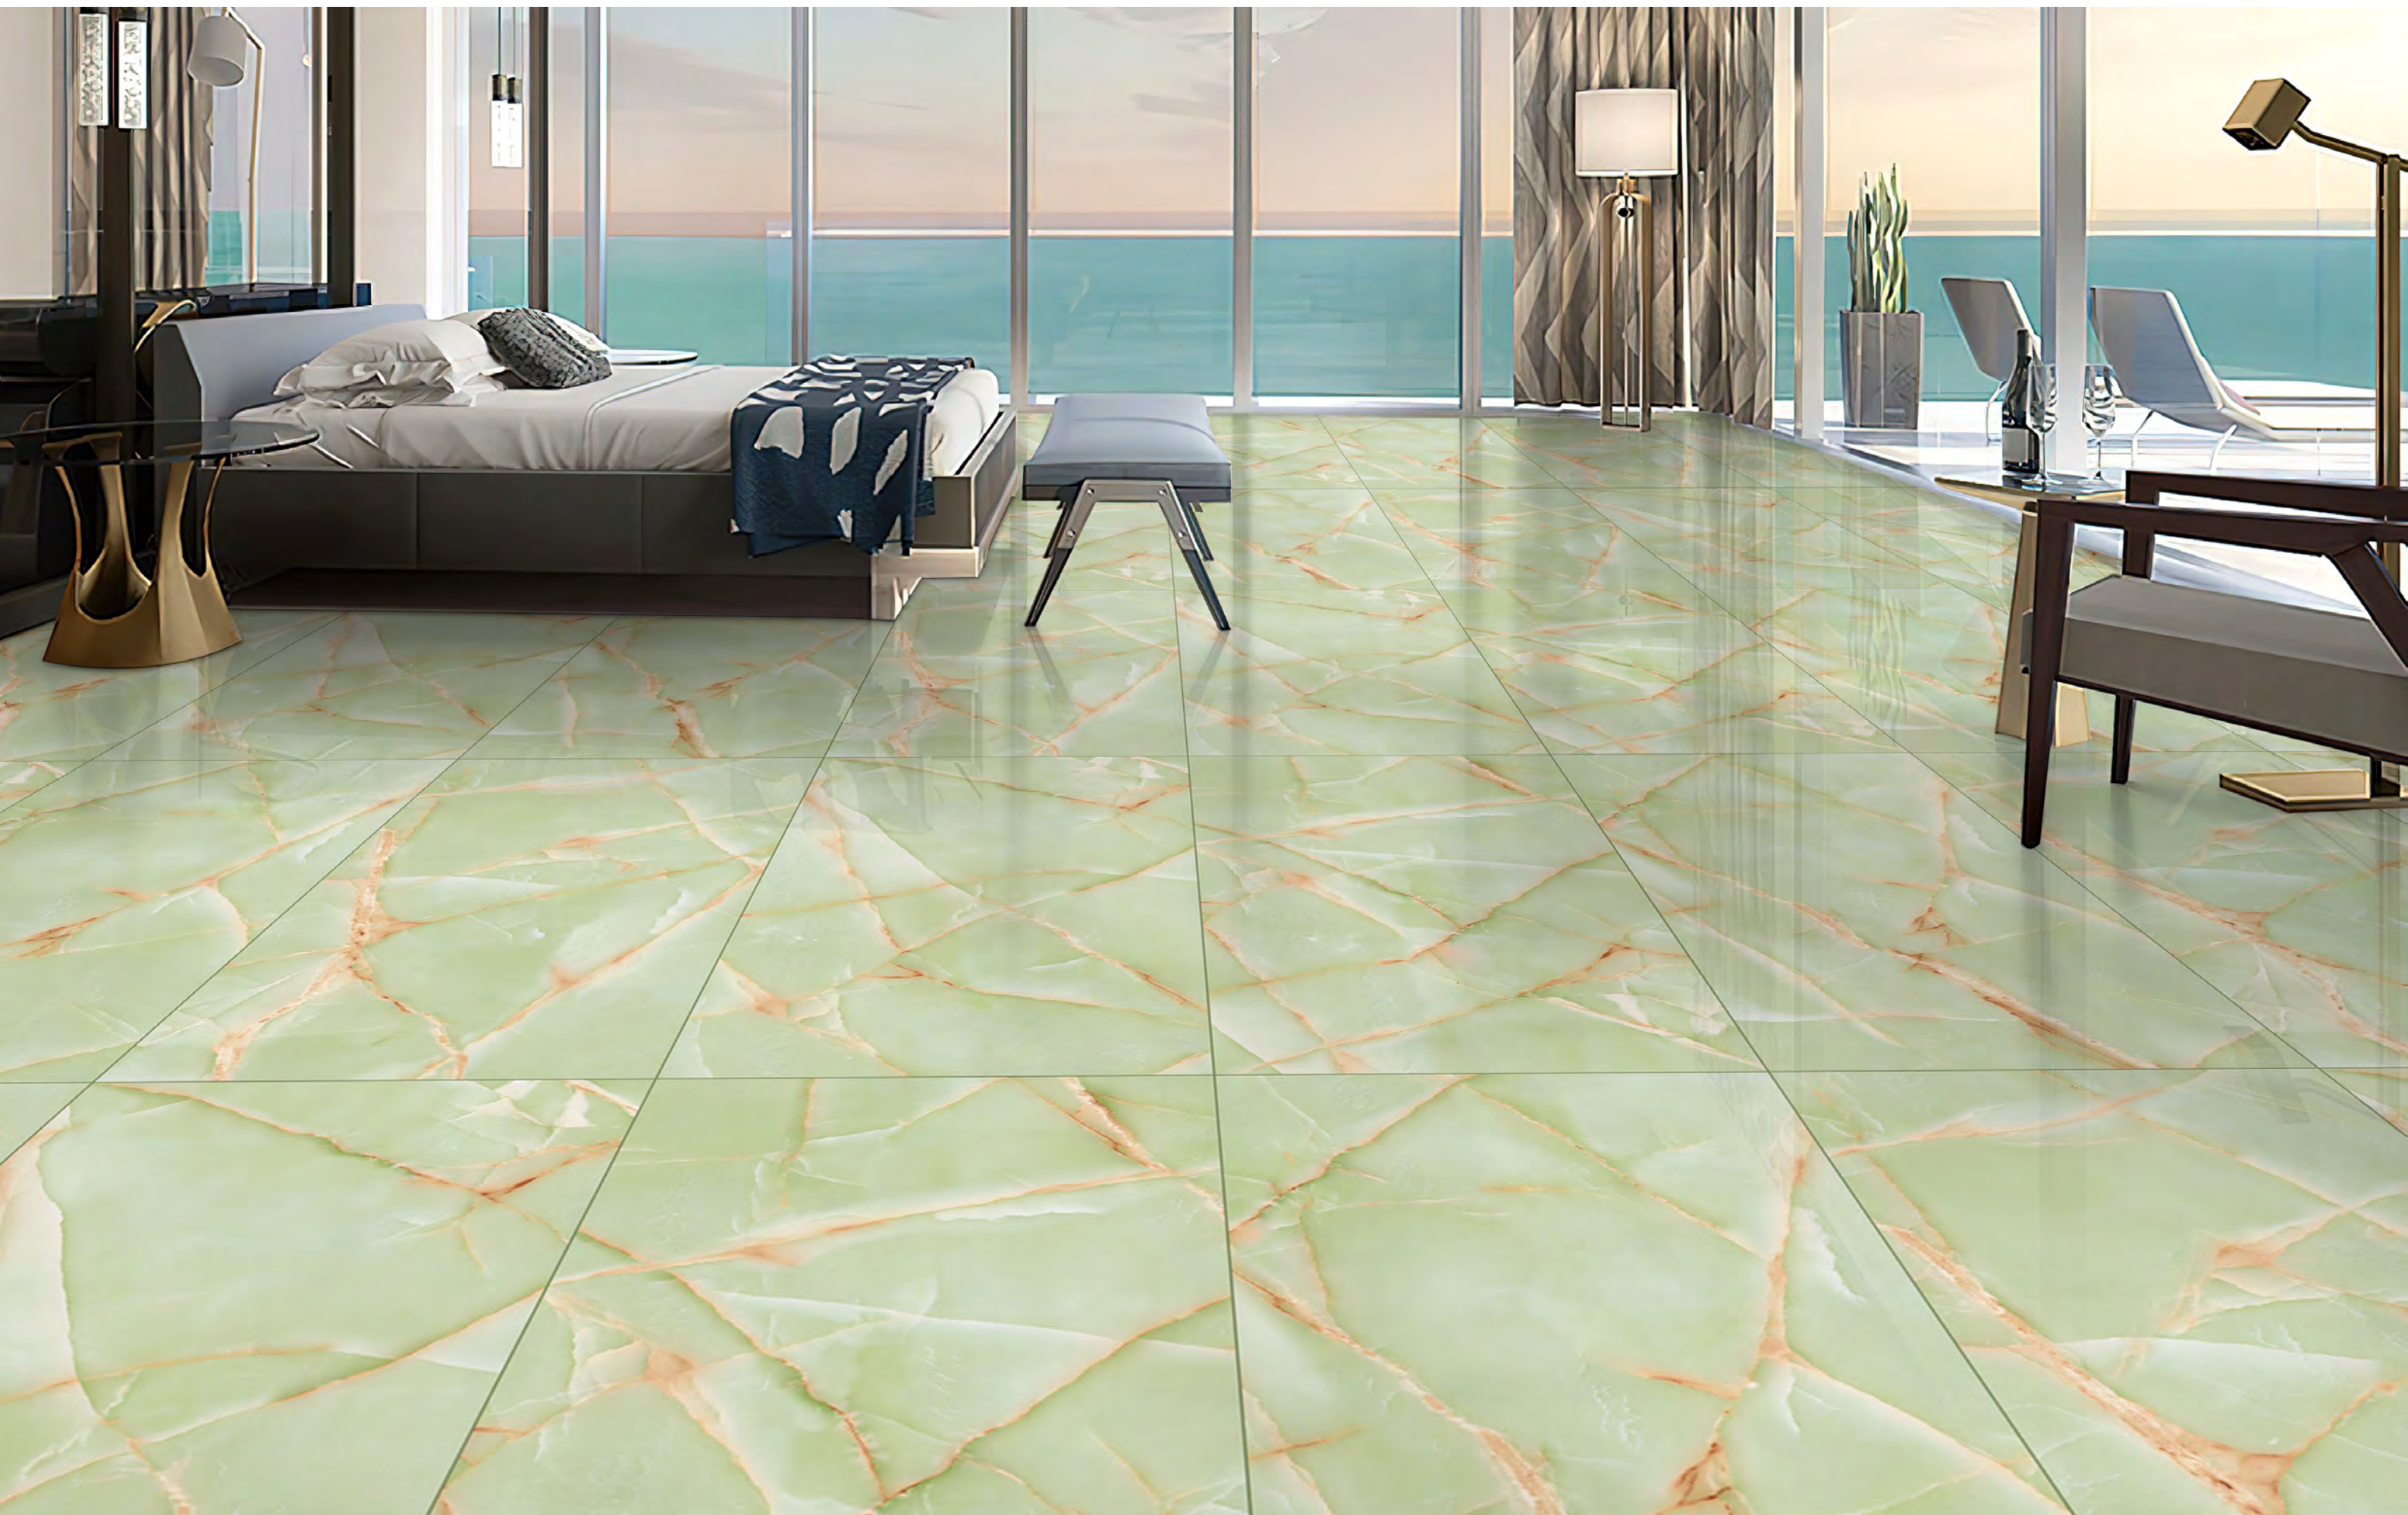

PARADISE GREEN