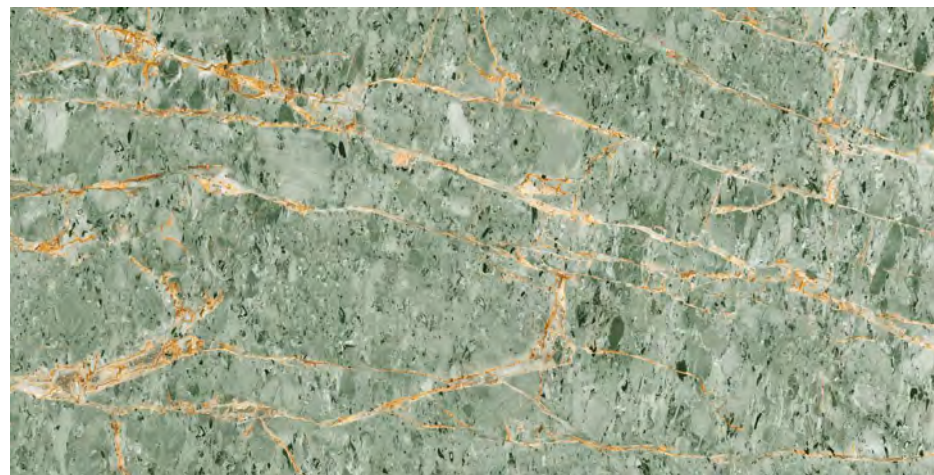

PARADISE GREEN

Inky
SERIES

SILICA GREEN

SIZE
**600x
1200MM**

FINISH
**ULTRA
GLOSS**

RANDOM
03

360°
Scan for Virtual

← **BACK TO INDEX**