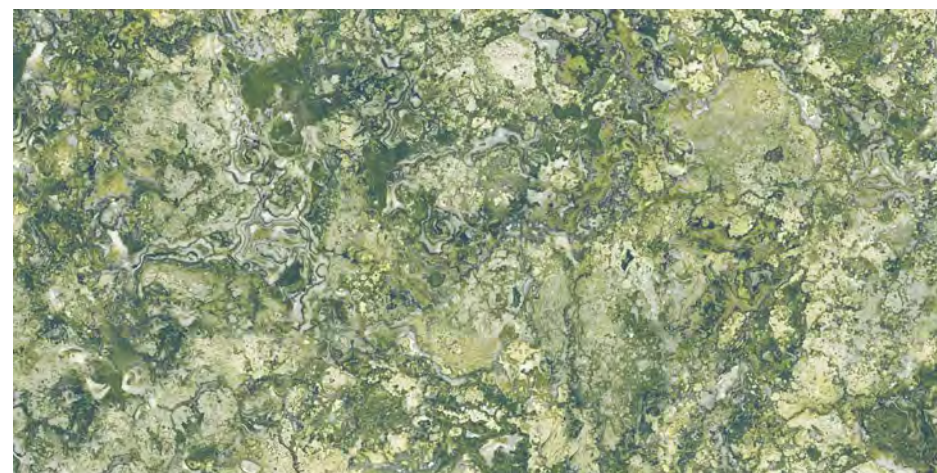

Inky
SERIES

ACLE GREEN

SIZE
**600x
1200MM**

FINISH
**ULTRA
GLOSS**

RANDOM
04

360°
Scan for Virtual

← BACK TO INDEX