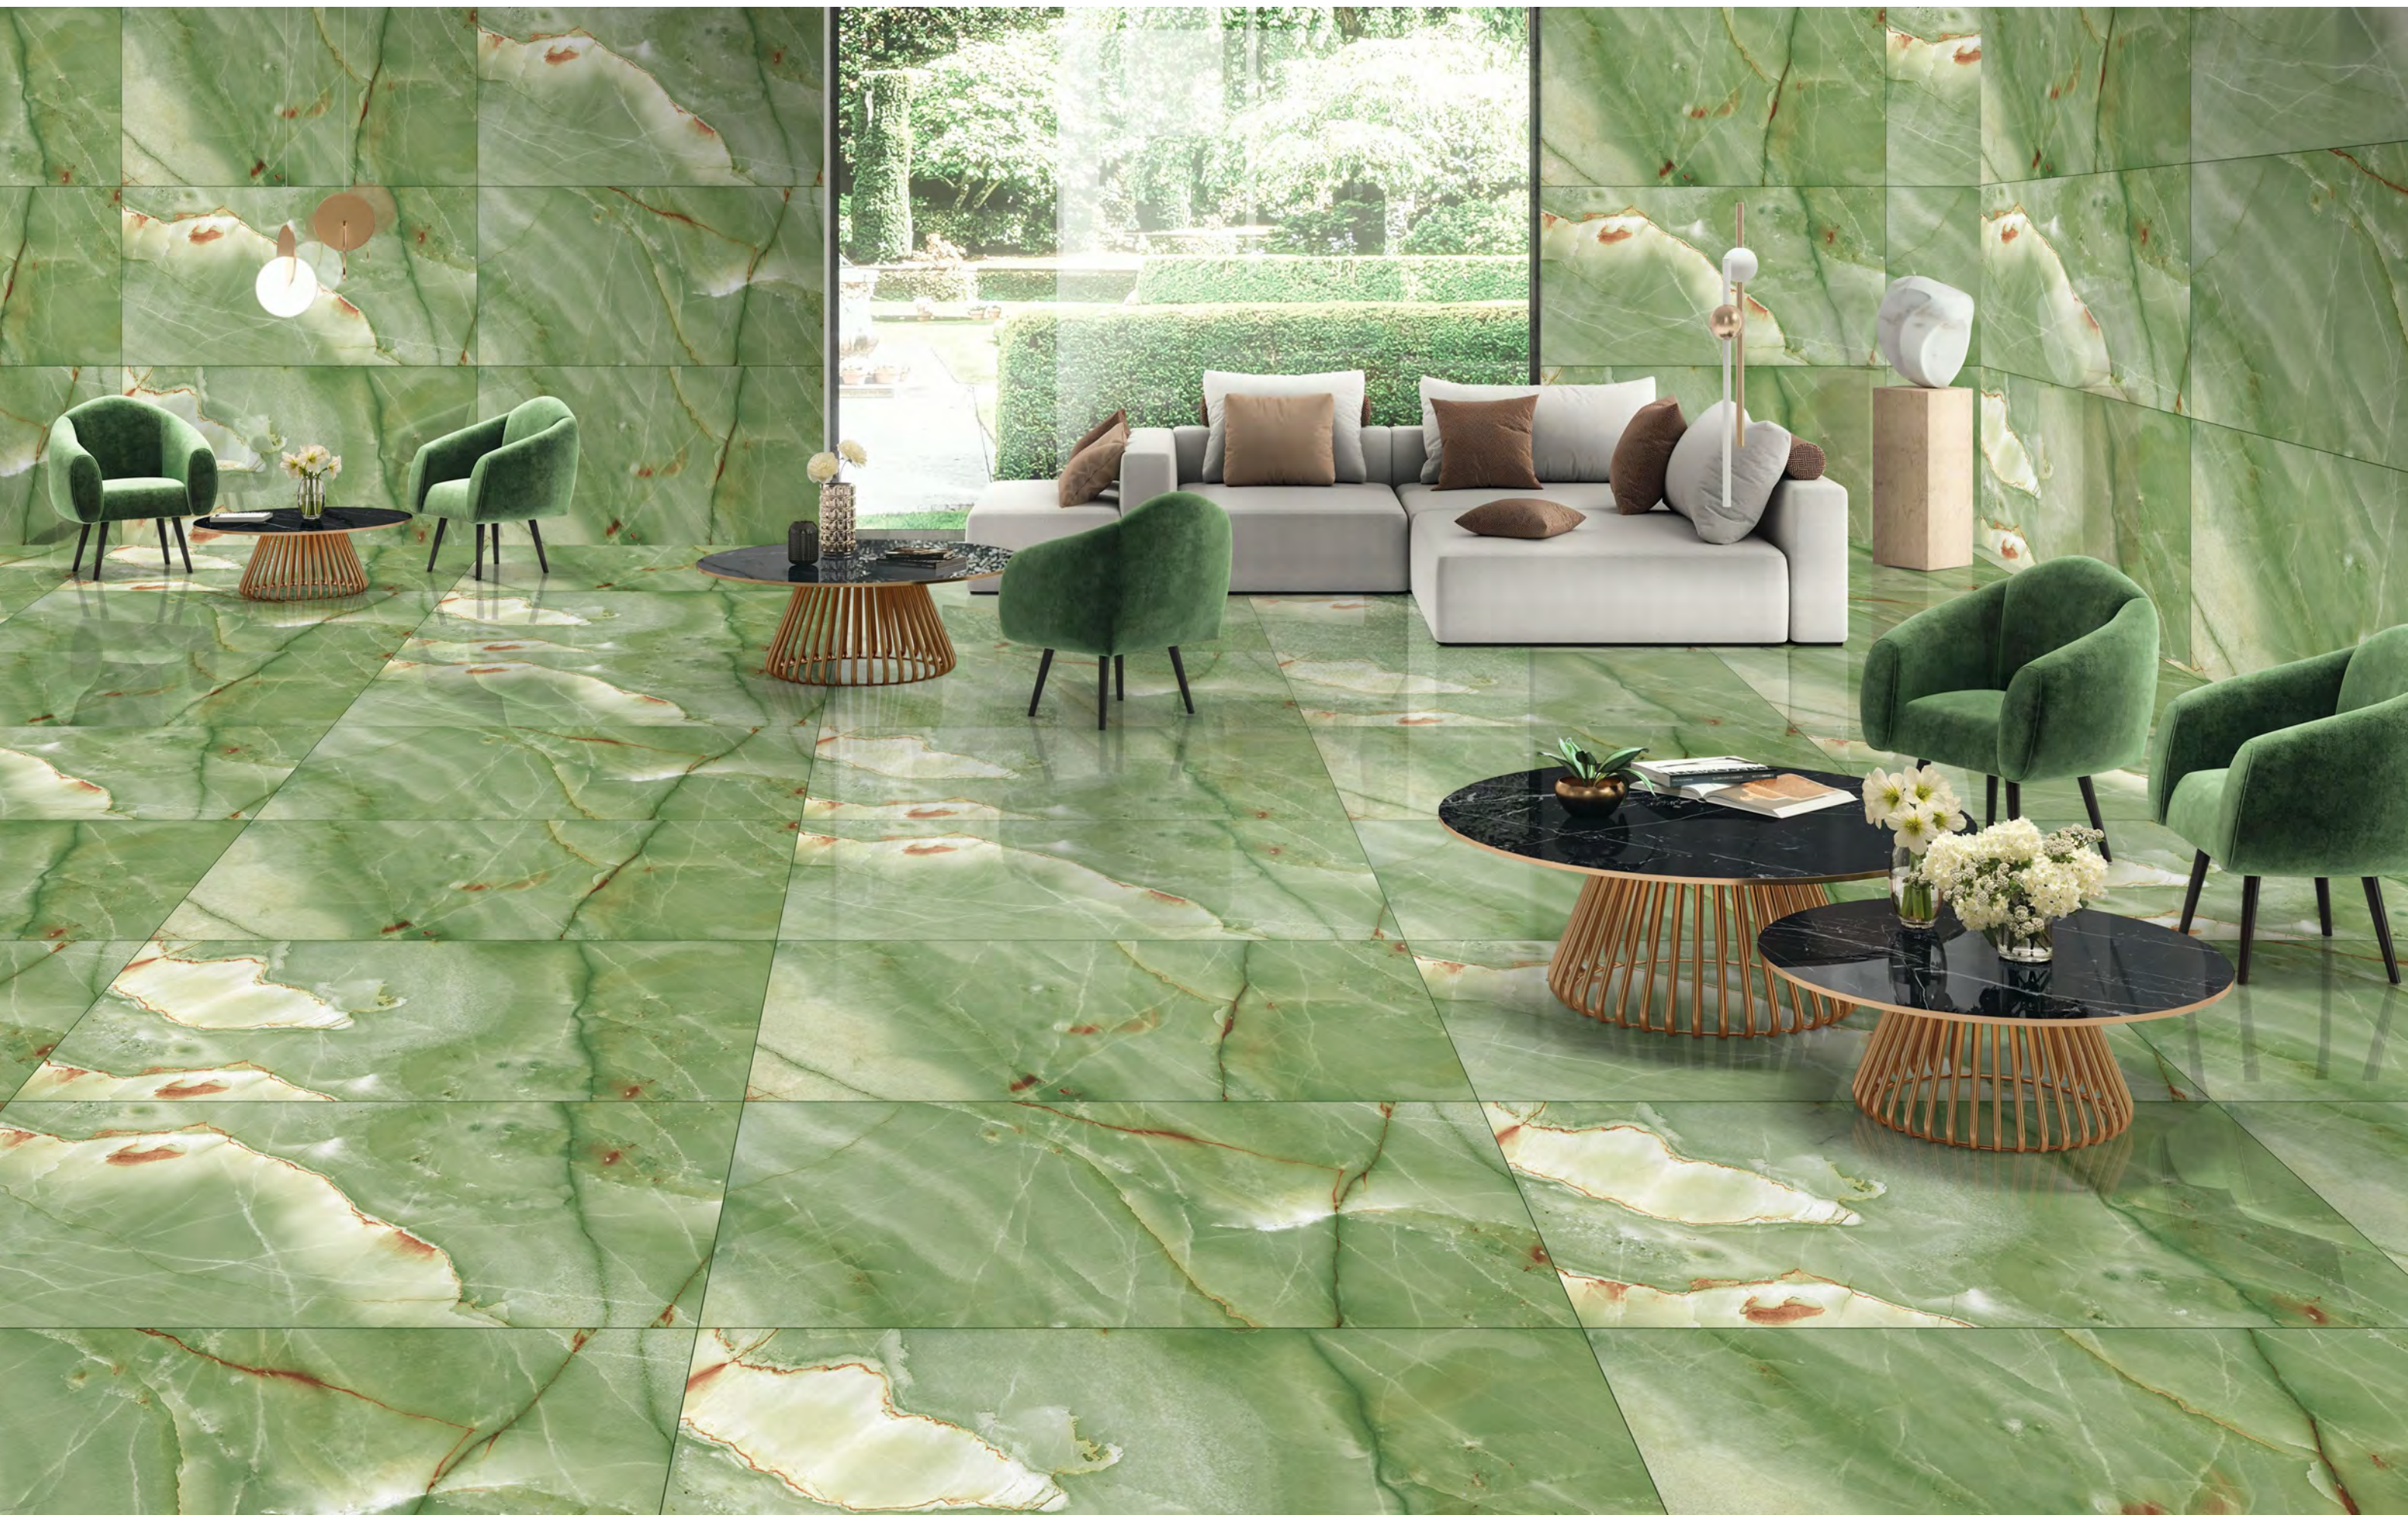

FENIX VERDE