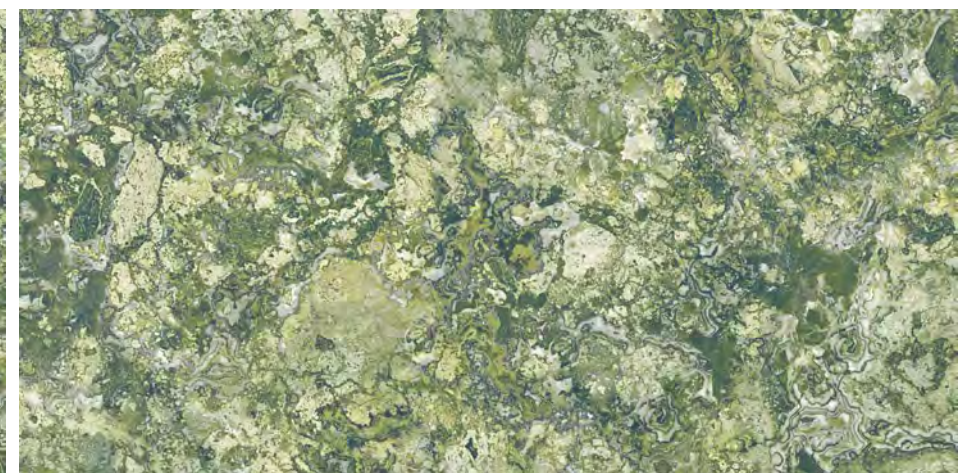

Inky
SERIES

ACLE GREEN

SIZE
**600x
1200MM**

FINISH
**ULTRA
GLOSS**

RANDOM
04

360°
Scan for Virtual

← BACK TO INDEX