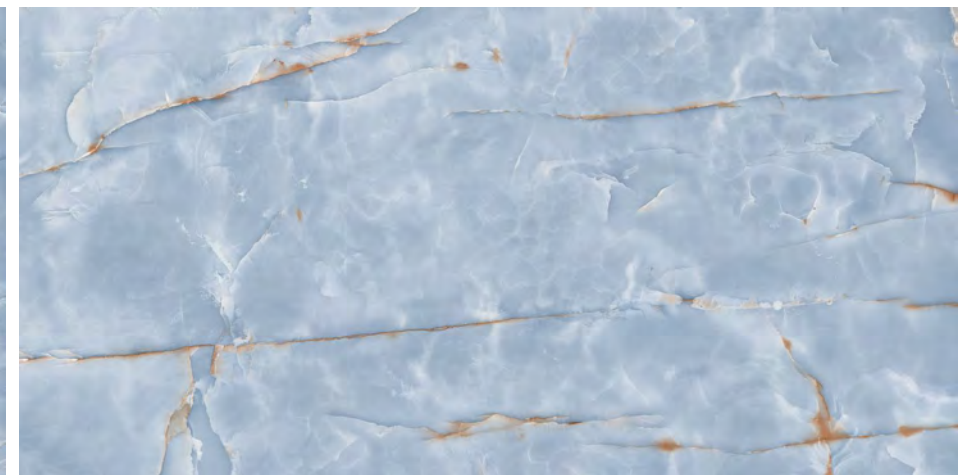

Inky
SERIES

ARGOS AQUA

SIZE
**600x
1200MM**

FINISH
**ULTRA
GLOSS**

RANDOM
04

360°
Scan for Virtual

← **BACK TO INDEX**