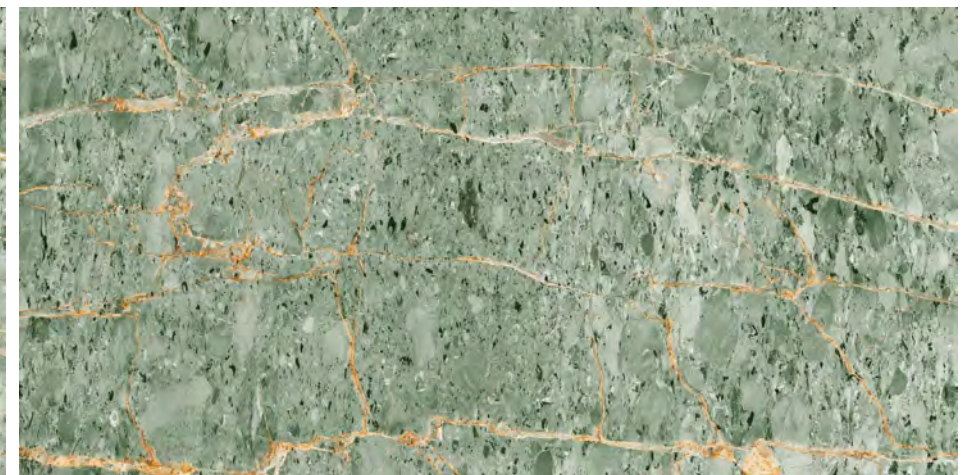

PARADISE GREEN

Inky
SERIES

SILICA GREEN

SIZE
**600x
1200MM**

FINISH
**ULTRA
GLOSS**

RANDOM
03

360°
Scan for Virtual

← **BACK TO INDEX**