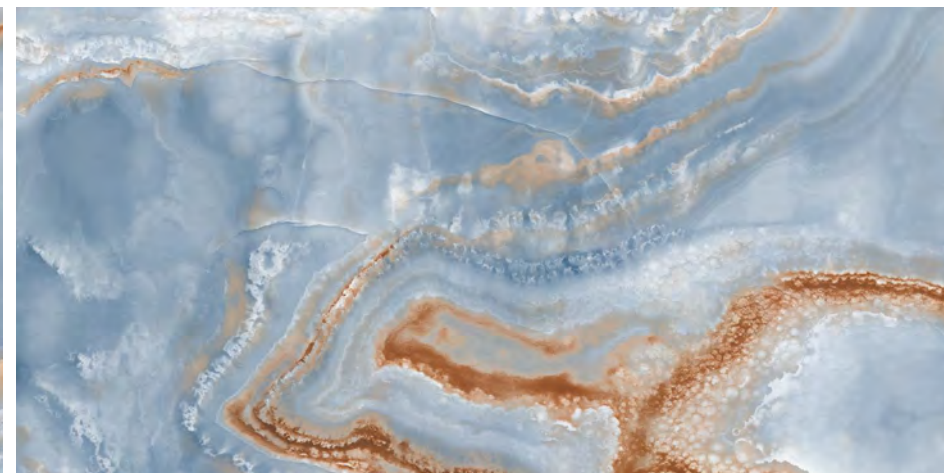

COSMIC GREEN

Inky
SERIES

DARTON AZUL

SIZE
**600x
1200MM**

FINISH
**ULTRA
GLOSS**

RANDOM
06

360°
Scan for Virtual

[← BACK TO INDEX](#)