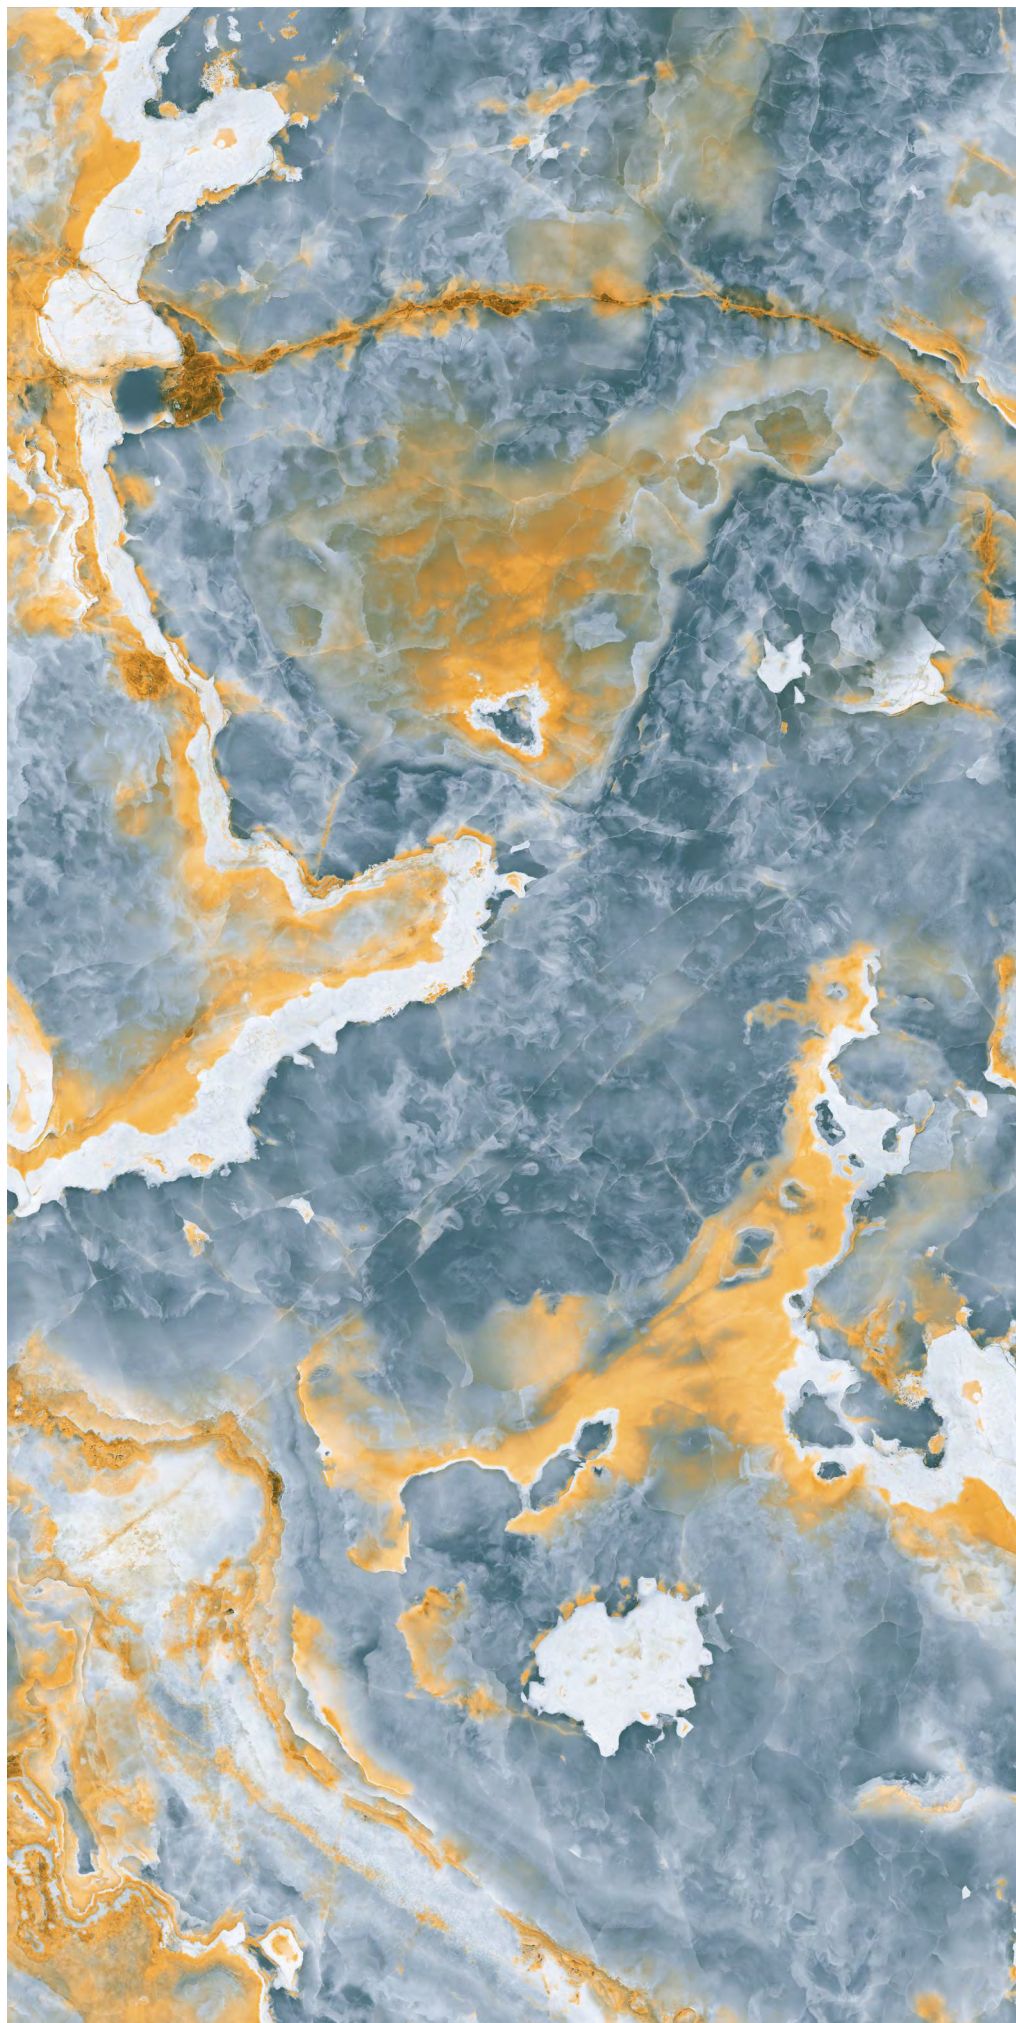

Inky
SERIES

ELIT AQUA

SIZE
**600x
1200MM**

FINISH
**ULTRA
GLOSS**

RANDOM
04

360°
Scan for Virtual

← BACK TO INDEX