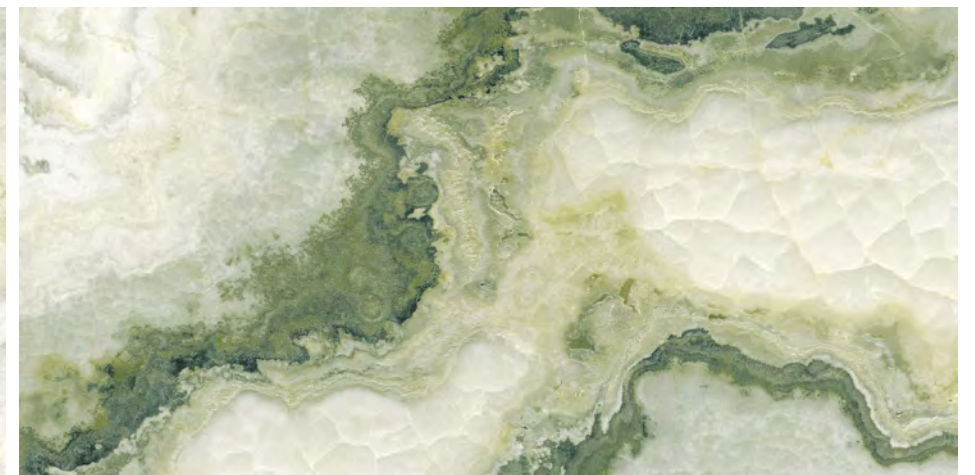

Inky
SERIES

ALPERA GREEN

SIZE
**600x
1200MM**

FINISH
**ULTRA
GLOSS**

RANDOM
03

[← BACK TO INDEX](#)