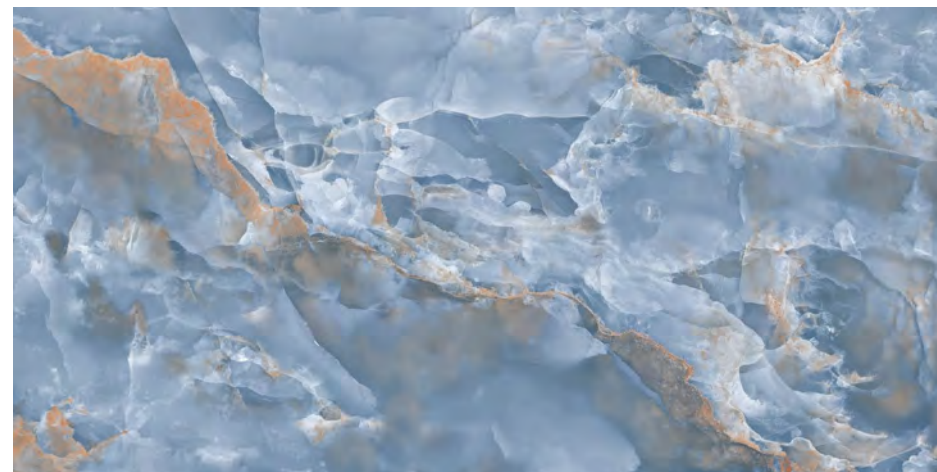

Inky
SERIES

AMIGO OCEAN

SIZE
**600x
1200MM**

FINISH
**ULTRA
GLOSS**

RANDOM
04

360°
Scan for Virtual

[← BACK TO INDEX](#)