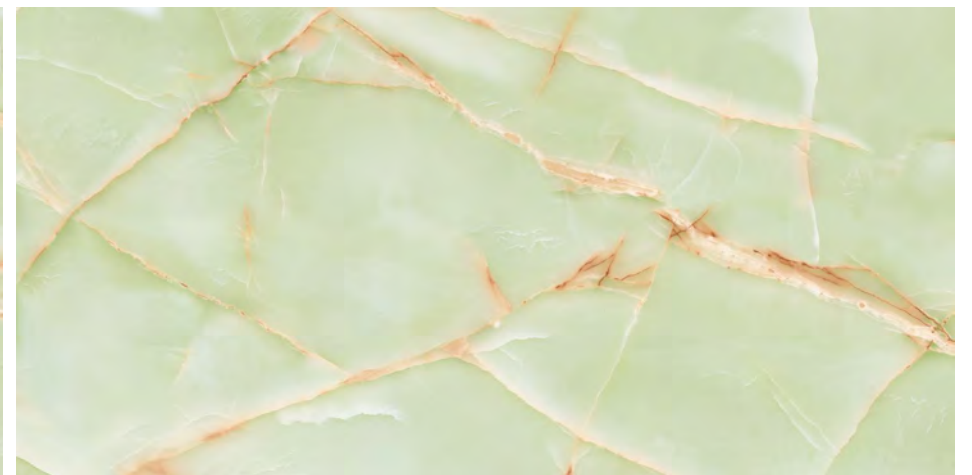

OPUS GOLD

Inky
SERIES

PARADISE GREEN

SIZE
**600x
1200MM**

FINISH
**ULTRA
GLOSS**

RANDOM
04

360°
Scan for Virtual

[← BACK TO INDEX](#)