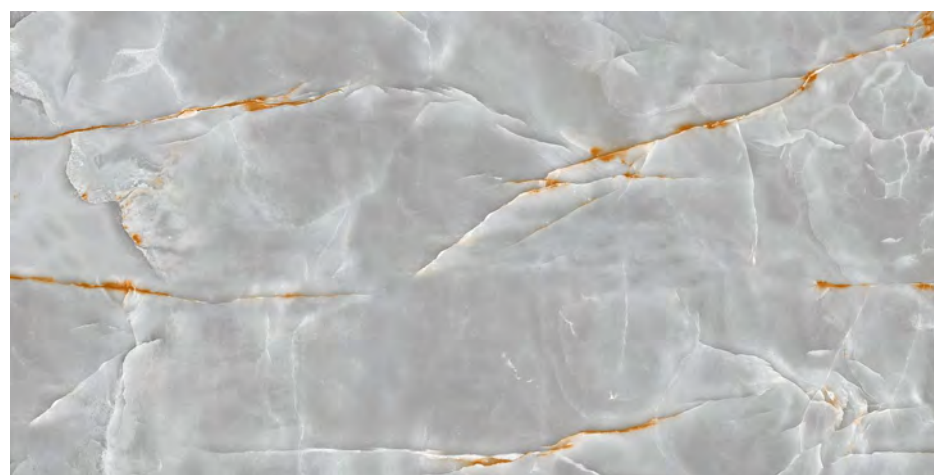

Inky
SERIES

ARGOS GREY

SIZE
**600x
1200MM**

FINISH
**ULTRA
GLOSS**

RANDOM
04

360°
Scan for Virtual

← BACK TO INDEX