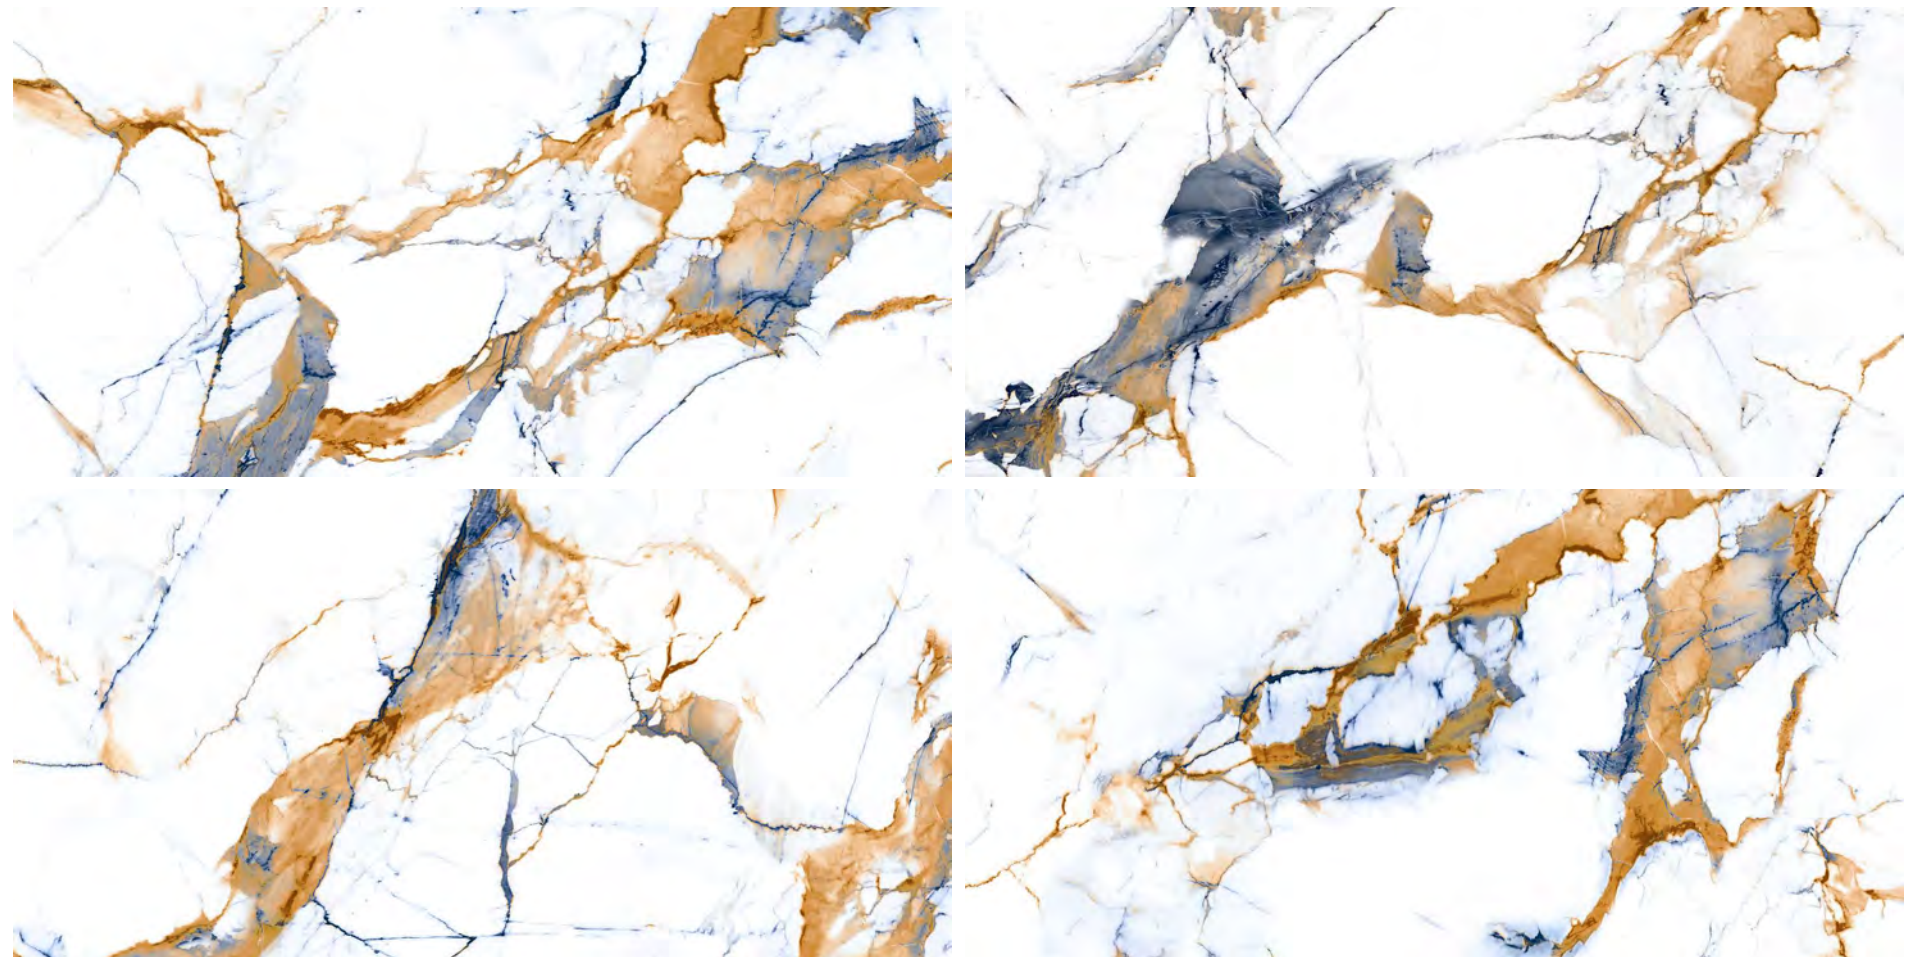

GRANJER YELLOW

Inky
SERIES

LEVINA MULTY

SIZE
**600x
1200MM**

FINISH
**ULTRA
GLOSS**

RANDOM
04

360°
Scan for Virtual

← **BACK TO INDEX**