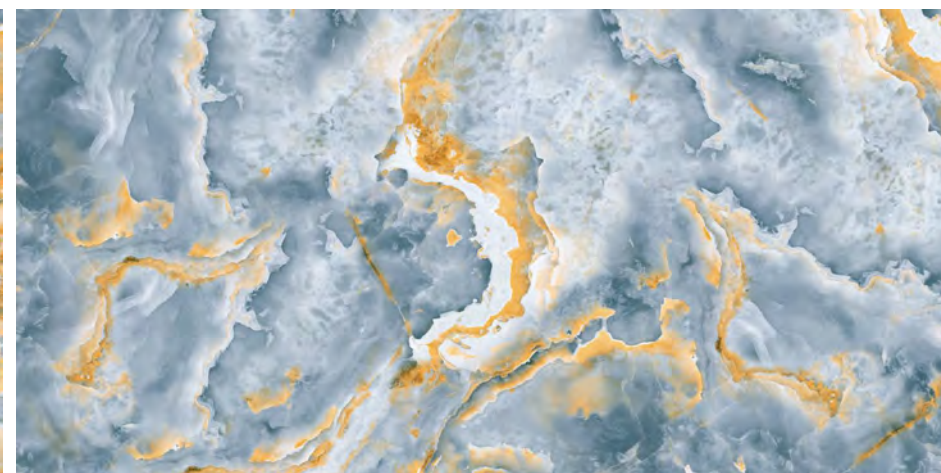

DOVER TEAL

Inky
SERIES

ELIT AQUA

SIZE
**600x
1200MM**

FINISH
**ULTRA
GLOSS**

RANDOM
04

360°
Scan for Virtual

← BACK TO INDEX