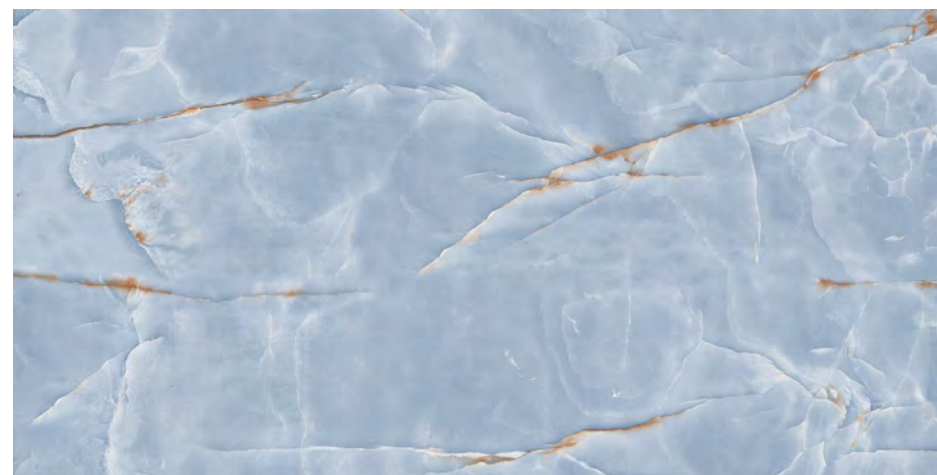

Inky
SERIES

ARGOS AQUA

SIZE
**600x
1200MM**

FINISH
**ULTRA
GLOSS**

RANDOM
04

360°
Scan for Virtual

← **BACK TO INDEX**