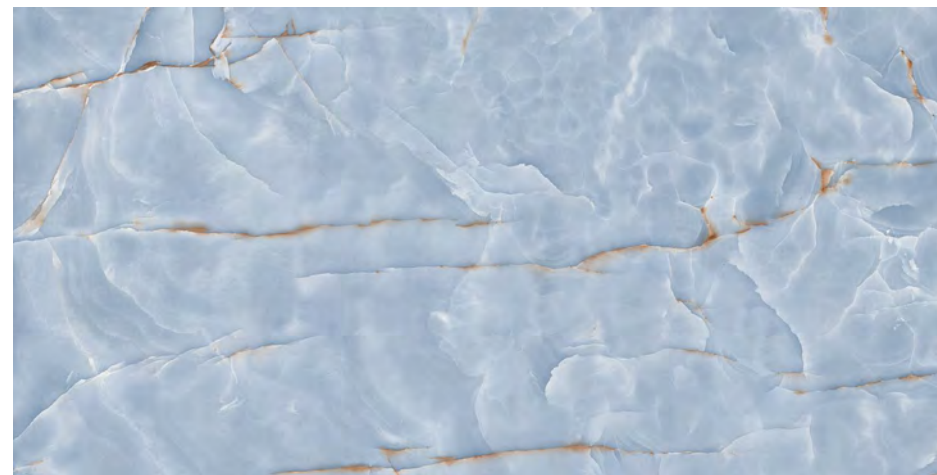

Inky
SERIES

ARGOS AQUA

SIZE
**600x
1200MM**

FINISH
**ULTRA
GLOSS**

RANDOM
04

360°
Scan for Virtual

← **BACK TO INDEX**