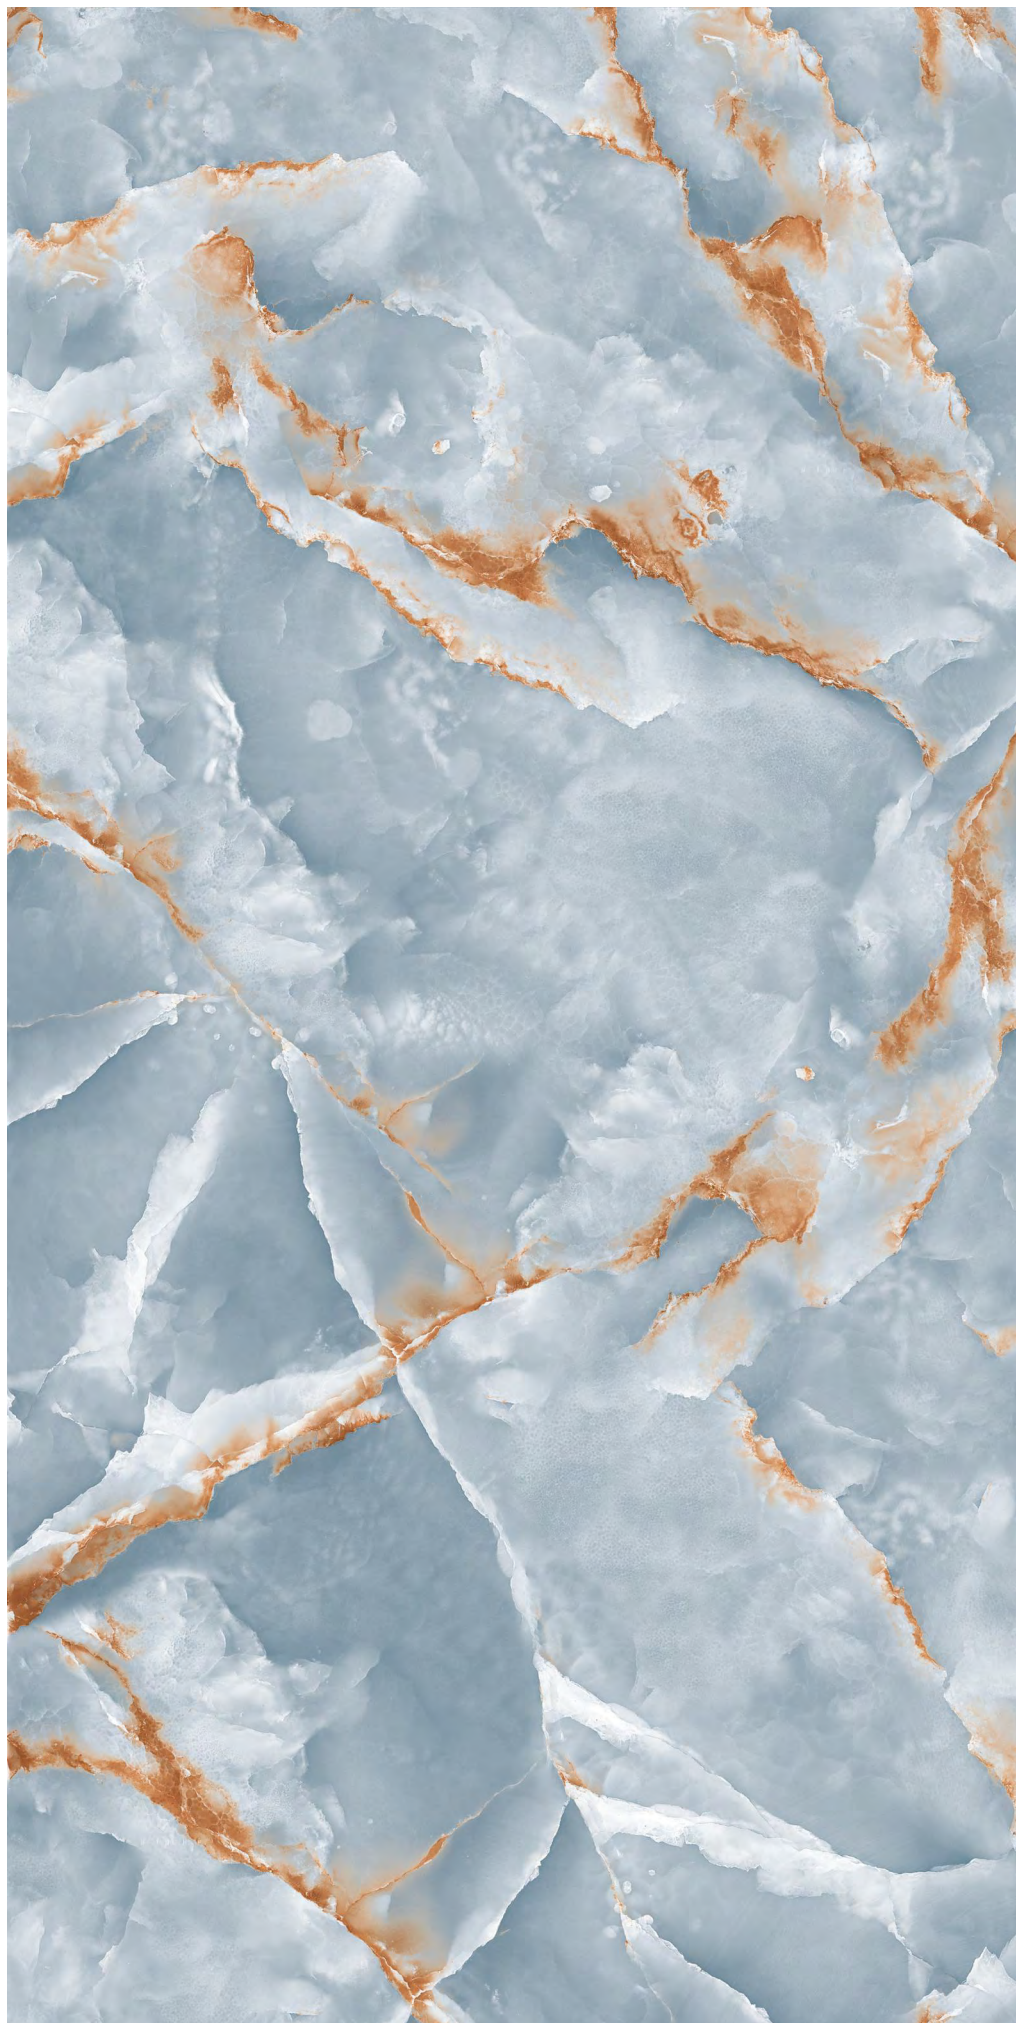

Inky
SERIES

ETHIOPIAN AQUA

SIZE
**600x
1200MM**

FINISH
**ULTRA
GLOSS**

RANDOM
04

360°
Scan for Virtual

← BACK TO INDEX