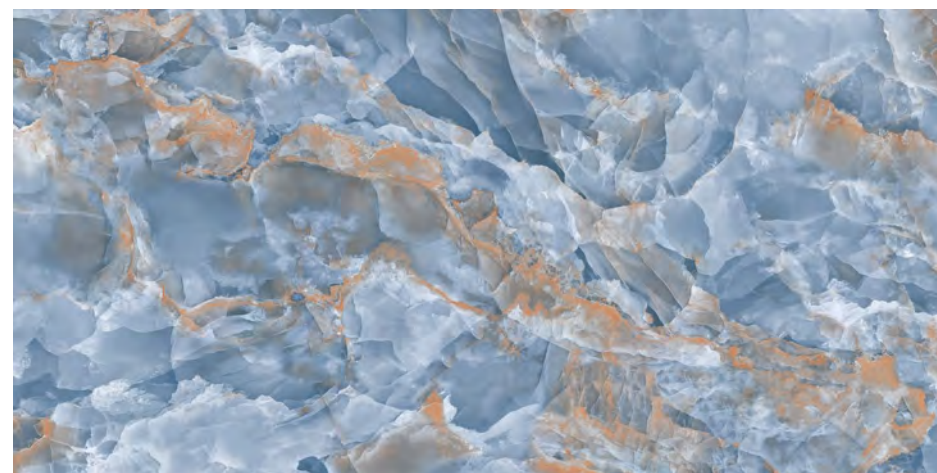

Inky
SERIES

AMIGO OCEAN

SIZE
**600x
1200MM**

FINISH
**ULTRA
GLOSS**

RANDOM
04

360°
Scan for Virtual

[← BACK TO INDEX](#)