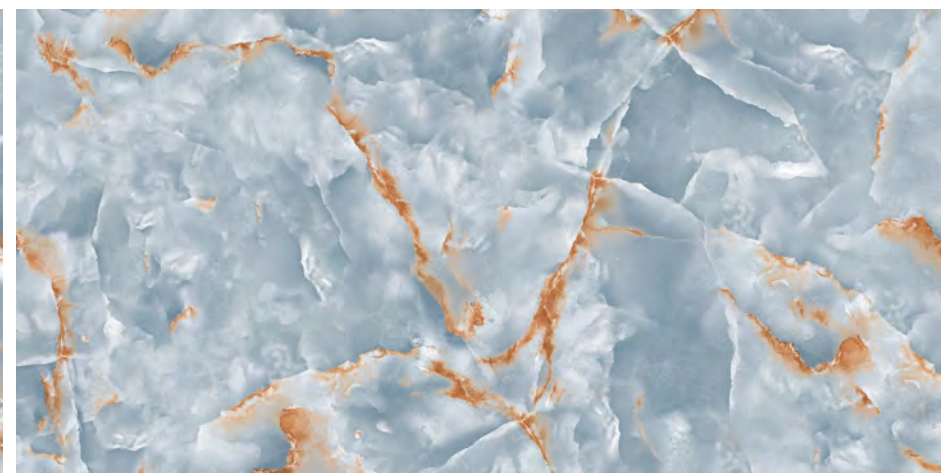

ELIT GREEN

Inky
SERIES

ETHIOPIAN AQUA

SIZE
**600x
1200MM**

FINISH
**ULTRA
GLOSS**

RANDOM
04

360°
Scan for Virtual

← BACK TO INDEX