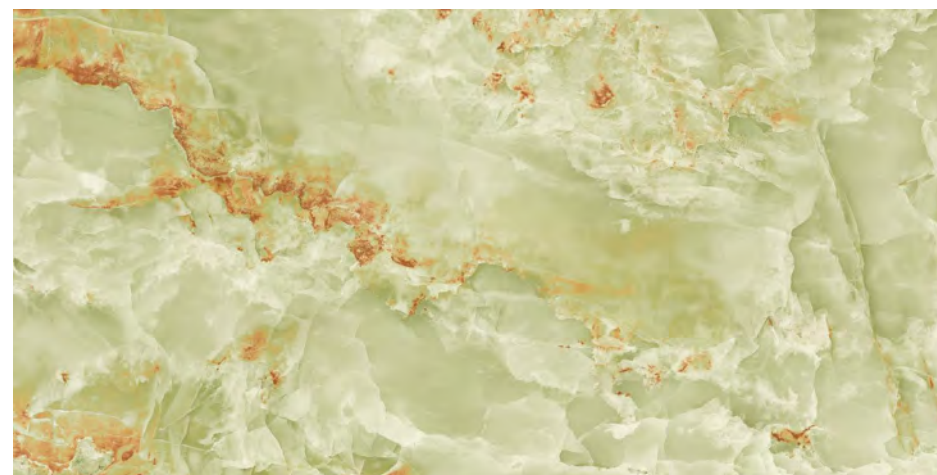

360°
Scan for Virtual

← **BACK TO INDEX**

AMIGO MINT

Inky
SERIES

AMIGO OCEAN

SIZE
**600x
1200MM**

FINISH
**ULTRA
GLOSS**

RANDOM
04