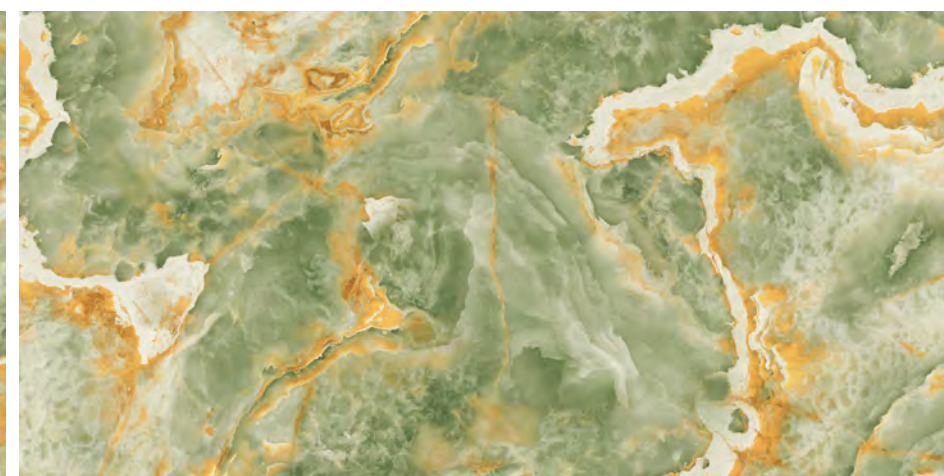

ELIT AQUA

Inky
SERIES

ELIT GREEN

SIZE
**600x
1200MM**

FINISH
**ULTRA
GLOSS**

RANDOM
04

360°
Scan for Virtual

[← BACK TO INDEX](#)